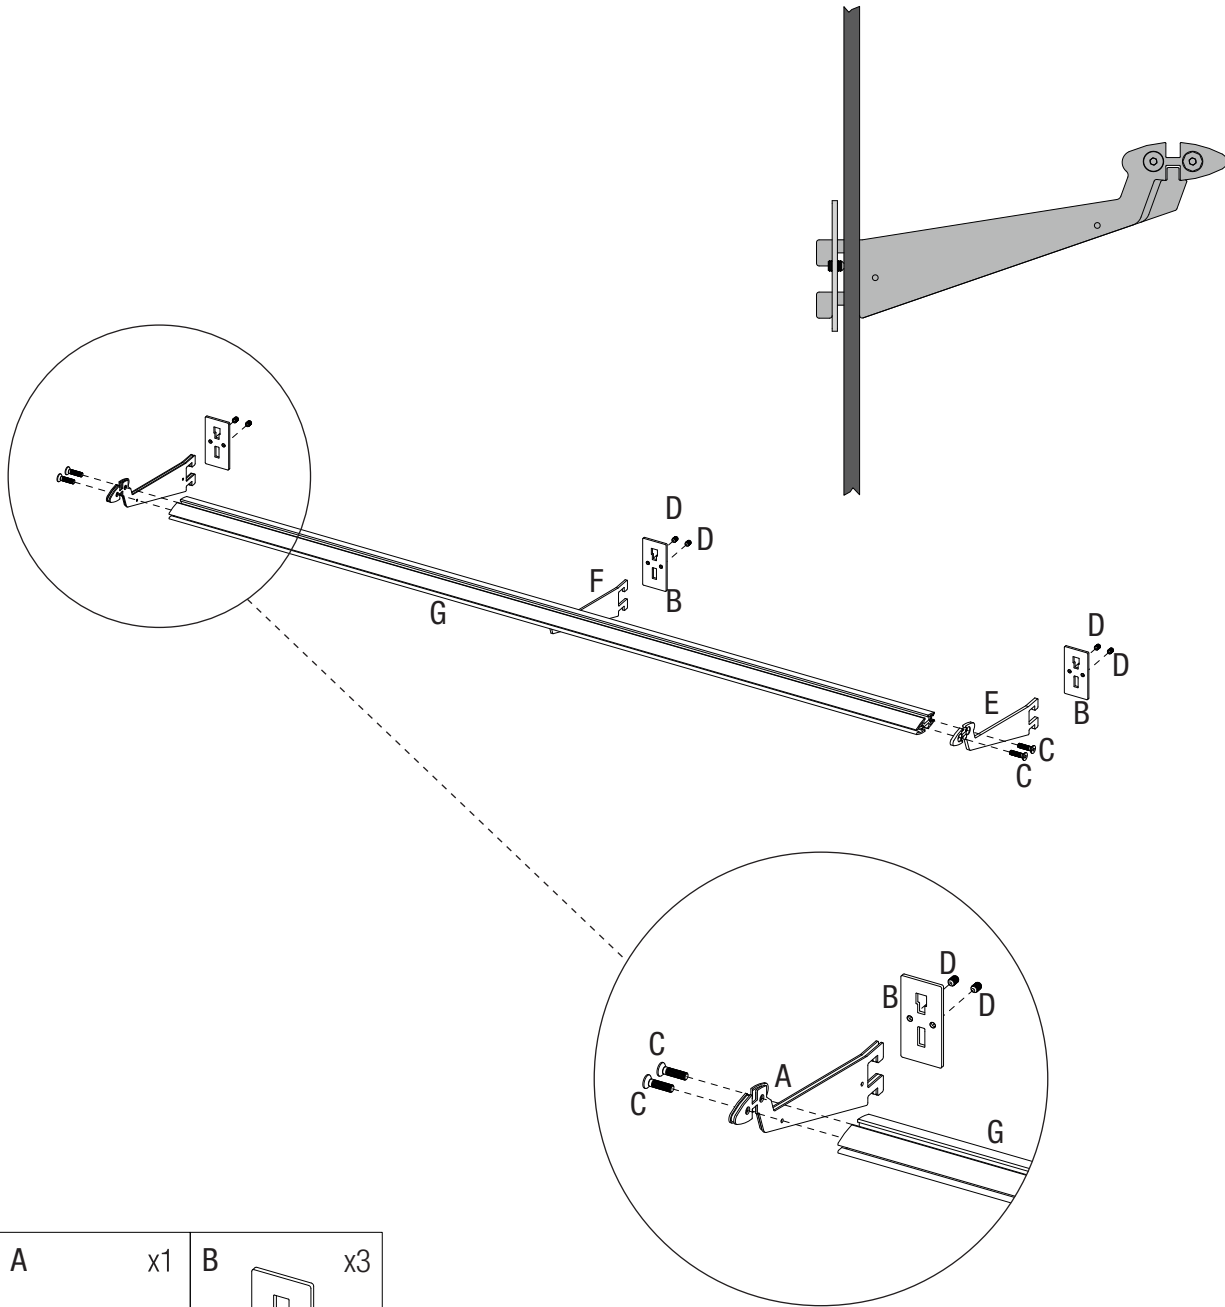

Wall mount (for acrylic surface)

B-Tween

<p>A x1</p> 	<p>B x3</p> 				
<p>C x4</p>  <p>M4x12</p>	<p>D x6</p> 	<p>E x1</p> 	<p>F x1</p> 	<p>G x1</p> 