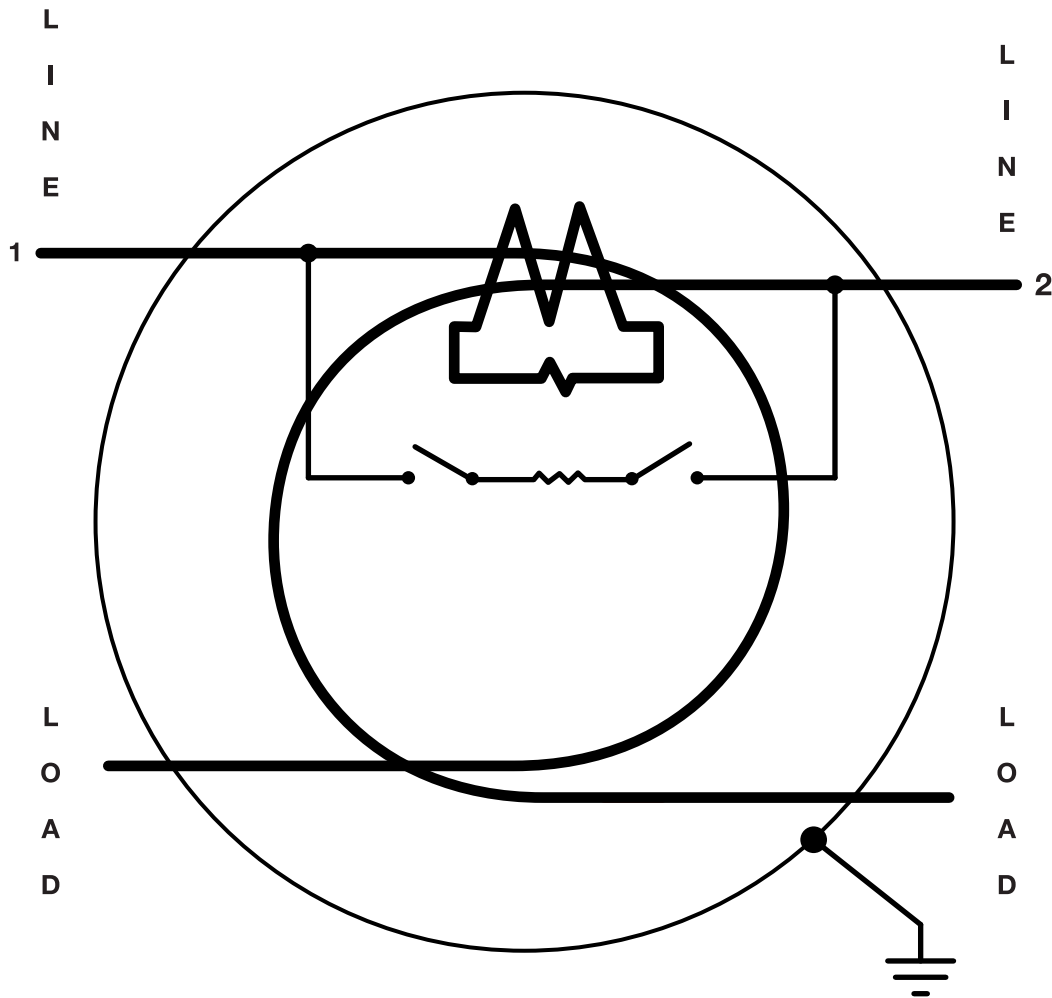

WIRING DIAGRAM FOR 3-WIRE, SINGLE-PHASE CIRCUITS FORM 2K

This diagram is reproduced from Landis & Gyr's
METERMAN'S NOTEBOOK. For use in 400 amp,
240 volt, 3 wire, single phase circuits.

HIALEAH METER
Meters you can believe in since 1954.