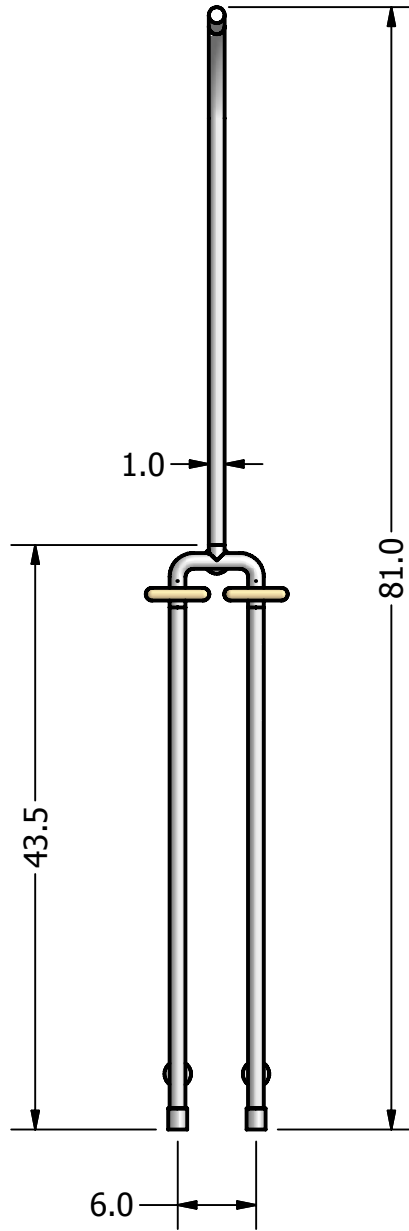

**CALAZZO™**

**PILA  
OUTDOOR SHOWER**

WALL MOUNT  
DUAL SUPPLY

Model: PLS1210

Note: Specifications subject to change without prior notice.