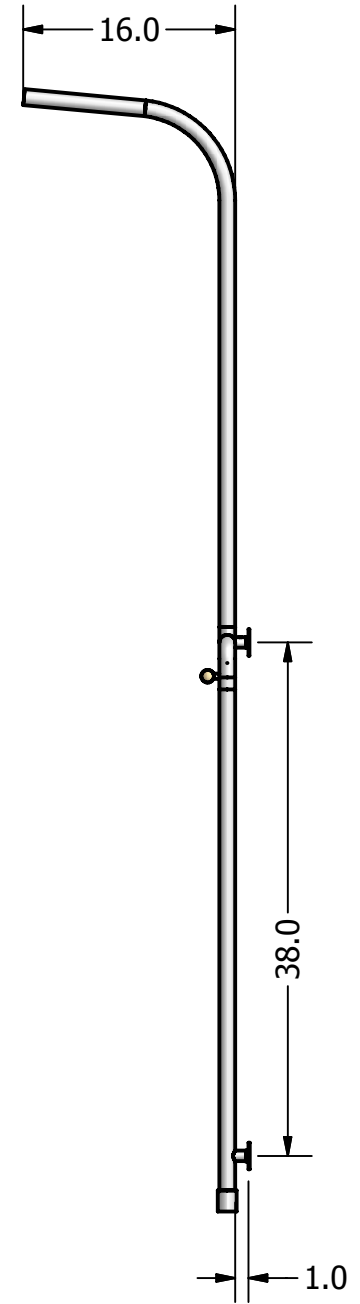

**CALAZZO™**

**PILA  
OUTDOOR SHOWER**

WALL MOUNT  
DUAL SUPPLY

Model: PLS1210

Note: Specifications subject to change without prior notice.