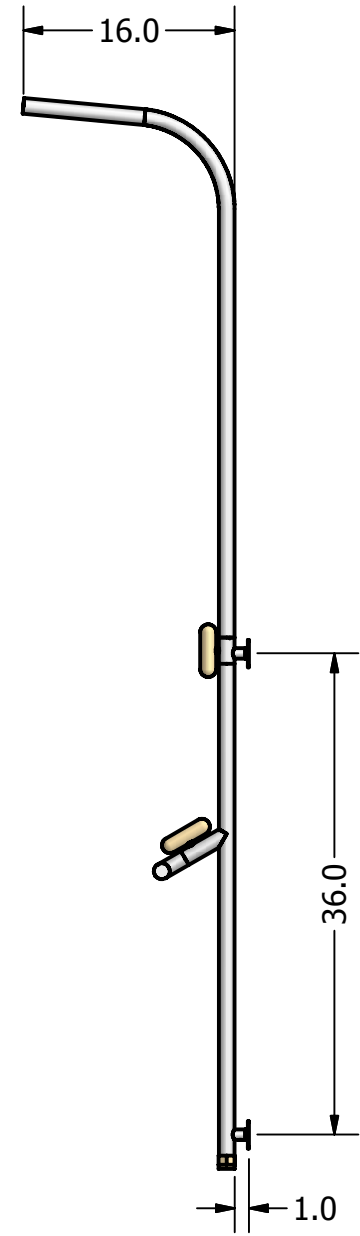

## PILA OUTDOOR SHOWER

WALL MOUNT  
SINGLE SUPPLY  
WITH FOOT WASH

Model: PLS1160

Note: Specifications subject to change without prior notice.