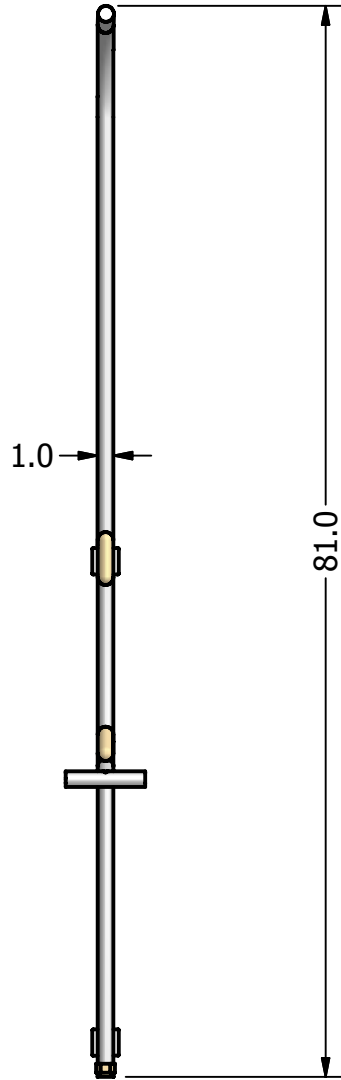

## PILA OUTDOOR SHOWER

WALL MOUNT  
SINGLE SUPPLY  
WITH FOOT WASH

Model: PLS1160

Note: Specifications subject to change without prior notice.