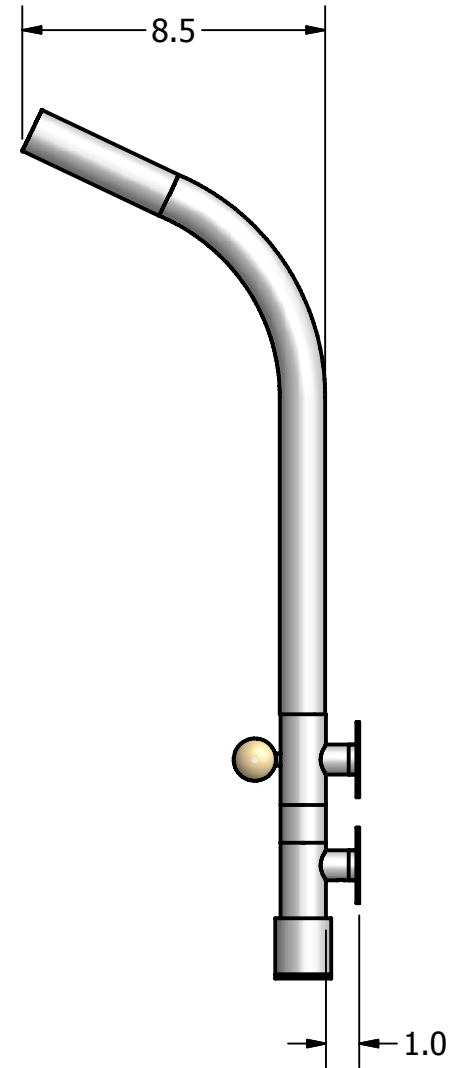

CALAZZO™

**PILA
FOOT WASH**

WALL MOUNT
SINGLE SUPPLY

Model: PLS1060

Note: Specifications subject to change without prior notice.