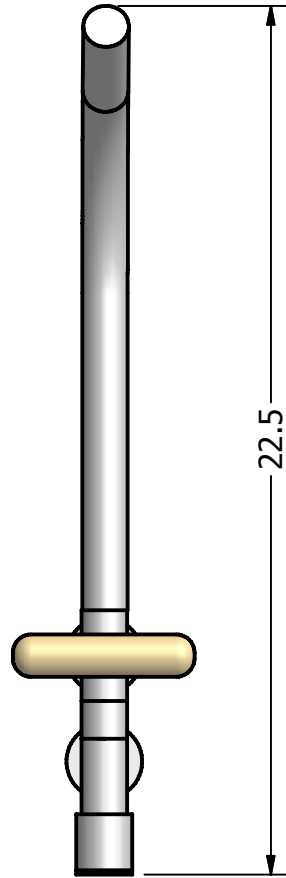

CALAZZO™

**PILA
FOOT WASH**

WALL MOUNT
SINGLE SUPPLY

Model: PLS1060

Note: Specifications subject to change without prior notice.