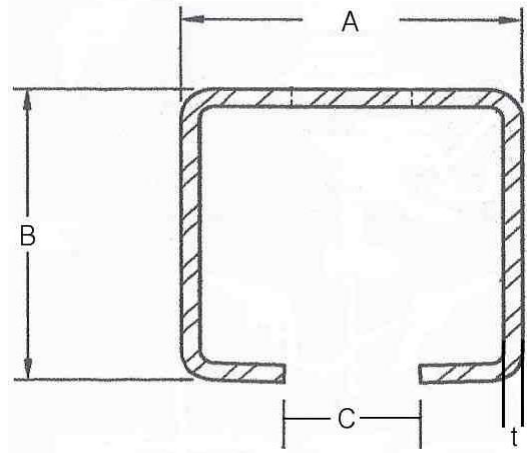

14 Gauge C-Track Matrix

Brand	A	B	C	t
Duct-O-Wire	1.250"	1.190"	.500"	.0705"
Magnetek	1.343"	1.210"	.500"	.0635"
Conductix	1.260"	1.181"	.472"	.059"
Wampfler	1.259"	1.181"	.472"	.0787"
Aeromotive	1.270"	1.170"	.80"	n/a
Gleason	1.260"	1.180"	n/a	.075"