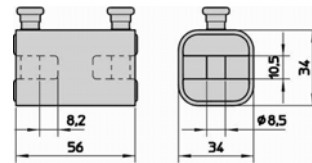

ARMoured PADLOCKS FOR CHAINS

BLOCCA CATENA ITEMS 4228 e 4230

- **Fully armoured brass body**, tempered, copper, nickel, case-hardened and chrome plated steel armour.
- **Independent and rotating lock-bolts**: steel with pull-resistant programmed head breakage.
- **Mechanism**: ball type locking, key retaining and with 5 pin pull-resistant plug (and drill-resistant for item 4230).
- **Keys**: supplied with 2 Viro Top Security profile nickel plated brass keys.
- All special executions are possible.

FOR CHAINS with 5 to 8 mm wire diameter	Unit weight	Keys Item	Pcs. per pack
ITEM No.	g	No.	No.
4228	325	033	6