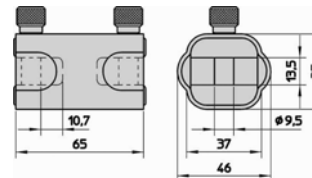

FOR CHAINS with 7 to 10,5 mm wire diameter	Unit weight	Keys Items	Pcs. per pack
ITEM No.	g	No.	No.
4230	415	033	6