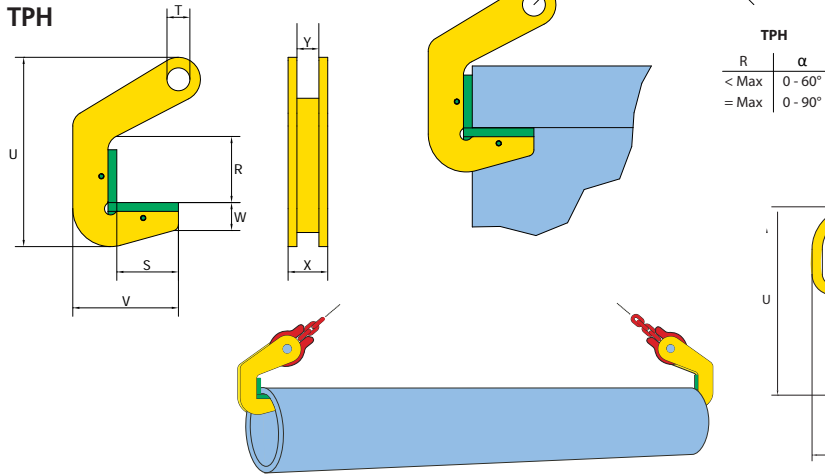

# TPH / TPH-HD

Heavy duty clamp with high pressure resistant plastic for horizontal pipe lifting

**Application:**

- For horizontal lifting and transporting of steel and concrete pipes without damaging the product
- TPH-HD version is specially designed for extreme heavy duty lifting situations (eg. loading and unloading ships)
- Terrier TPH lifting clamps must always be used in pairs
- Jaw openings available up to 2.75 in.
- Working load limit (W.L.L.) 3,300 - 132,200 lbs per pair (Higher W.L.L. available upon request)

**Features and Benefits:**

- TPH Jaw is covered with a special high quality pressure resistant plastic
- TPH-HD Jaw is covered with special high quality extreme high pressure resistant plastic
- Maintenance-friendly. Plastic pressure resistant cover is easy to change
- TPH-HD has special handle for easy handling
- Compact design and high lifting capacity
- Lightweight design for easy handling
- Tough quality heavy-duty body

Reference No.	Type	Capacity/W.L.L. (lb/pair)	Jaw opening (R) (inches)	Dimensions in inches							Weight (lb/pc)
				V	S	W	U	T	X	Y	
960150	1.5 TPH	3,300	1.57	4.72	2.76	1.97	7.28	.63	1.61	.98	5
960300	3 TPH	6,600	1.57	4.72	2.76	1.97	7.28	.63	1.61	.98	5
960400	4 TPH	8,800	1.96	5.51	2.76	2.28	8.03	1.02	1.61	.98	7
960600	6 TPH	13,200	1.96	5.51	2.76	2.28	8.03	1.02	1.61	.98	7
960800	8 TPH	17,600	2.75	5.51	2.76	2.28	8.82	1.02	1.77	.98	8
960810	10 TPH	22,000	2.75	5.51	2.76	2.28	8.82	1.02	3.35	1.77	16
960812	12 TPH	26,400	2.75	5.51	2.76	2.28	8.82	1.02	3.35	1.77	16
960915	15 TPH	33,000	2.75	6.10	2.76	2.99	9.84	1.02	3.94	2.36	20
960920	20 TPH	44,000	2.75	6.10	2.76	2.99	9.84	1.02	3.94	2.36	20
965050	5 TPH-HD	11,000	2.36	12.17	3.94	3.35	9.13	1.02	3.15	.79	15
965100	10 TPH-HD	22,000	2.36	12.56	3.94	3.35	9.29	1.42	3.15	1.18	22
965200	20 TPH-HD	44,000	2.36	14.25	3.94	4.13	11.22	2.01	3.15	1.38	31
965300	30 TPH-HD	66,000	2.36	15.24	3.94	4.53	12.20	2.28	3.15	1.57	42
965600	60 TPH-HD	132,200	2.36	16.46	3.94	4.53	13.78	3.35	3.15	2.36	78