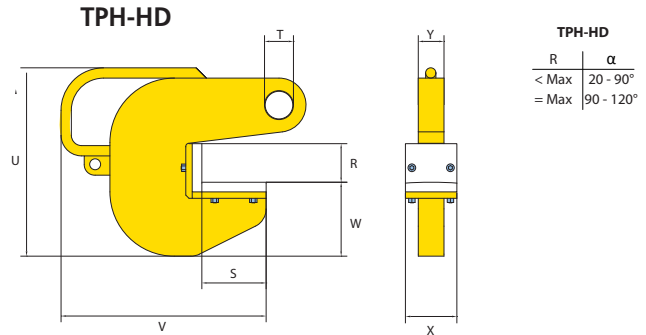

# TPH / TPH-HD

Heavy duty clamp with high pressure resistant plastic for horizontal pipe lifting

**Application:**

- For horizontal lifting and transporting of steel and concrete pipes without damaging the product
- TPH-HD version is specially designed for extreme heavy duty lifting situations (eg. loading and unloading ships)
- Terrier TPH lifting clamps must always be used in pairs
- Jaw openings available up to 2.75 in.
- Working load limit (W.L.L.) 3,300 - 132,200 lbs per pair (Higher W.L.L. available upon request)

**Features and Benefits:**

- TPH Jaw is covered with a special high quality pressure resistant plastic
- TPH-HD Jaw is covered with special high quality extreme high pressure resistant plastic
- Maintenance-friendly. Plastic pressure resistant cover is easy to change
- TPH-HD has special handle for easy handling
- Compact design and high lifting capacity
- Lightweight design for easy handling
- Tough quality heavy-duty body

Reference No.	Type	Capacity/W.L.L. (lb/pair)	Jaw opening (R) (inches)	Dimensions in inches							Weight (lb/pc)
				V	S	W	U	T	X	Y	
960150	1.5 TPH	3,300	1.57	4.72	2.76	1.97	7.28	.63	1.61	.98	5
960300	3 TPH	6,600	1.57	4.72	2.76	1.97	7.28	.63	1.61	.98	5
960400	4 TPH	8,800	1.96	5.51	2.76	2.28	8.03	1.02	1.61	.98	7
960600	6 TPH	13,200	1.96	5.51	2.76	2.28	8.03	1.02	1.61	.98	7
960800	8 TPH	17,600	2.75	5.51	2.76	2.28	8.82	1.02	1.77	.98	8
960810	10 TPH	22,000	2.75	5.51	2.76	2.28	8.82	1.02	3.35	1.77	16
960812	12 TPH	26,400	2.75	5.51	2.76	2.28	8.82	1.02	3.35	1.77	16
960915	15 TPH	33,000	2.75	6.10	2.76	2.99	9.84	1.02	3.94	2.36	20
960920	20 TPH	44,000	2.75	6.10	2.76	2.99	9.84	1.02	3.94	2.36	20
965050	5 TPH-HD	11,000	2.36	12.17	3.94	3.35	9.13	1.02	3.15	.79	15
965100	10 TPH-HD	22,000	2.36	12.56	3.94	3.35	9.29	1.42	3.15	1.18	22
965200	20 TPH-HD	44,000	2.36	14.25	3.94	4.13	11.22	2.01	3.15	1.38	31
965300	30 TPH-HD	66,000	2.36	15.24	3.94	4.53	12.20	2.28	3.15	1.57	42
965600	60 TPH-HD	132,200	2.36	16.46	3.94	4.53	13.78	3.35	3.15	2.36	78