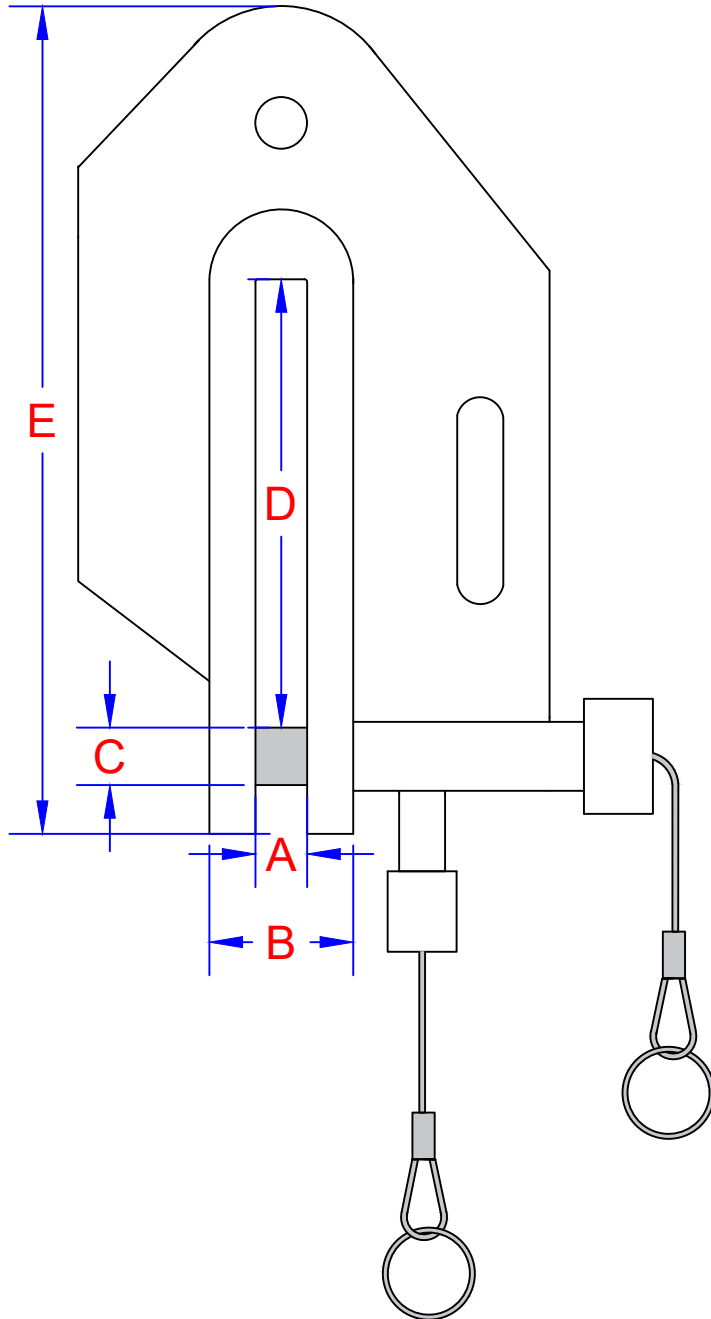

Stab Cat Ground Release Shackle

10 Ton Shackle Dimensions		
A	Throat Opening	1-1/8"
B	Jaw Width	3"
C	Pin Diameter	1-1/4"
D	Throat Depth	9-3/4"
E	Shackle Height	18"

Distributed By

WESTECH RIGGING SUPPLY

Visit Us Online at: www.WestechRigging.com