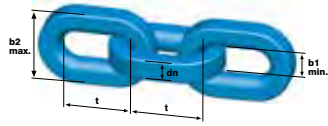

NI | Lifting Chain Pewag Winner Pro 300 Series

Highest quality grade 120 chain, rated for 570° F. Temperature. Powder coated blue (PC/B)
Stamped pewag12, & Batch Code

Code	Material thickness dn <small>[inch]</small>	Standard delivery length <small>[feet]</small>	Pitch t <small>[inch]</small>	Inside b1 min. <small>[inch]</small>	Outside b2 max. <small>[inch]</small>	WLL <small>[lb]</small>	Break. force <small>[lb]</small>	Weight <small>[lb/ft]</small>
NI1720	9/32"	800	0.87	0.39	1.02	5,200	20,800	0.874
NI1820	5/16"	500	0.98	0.43	1.14	6,600	26,550	1.040
NI11020	3/8"	400	1.30	0.55	1.46	10,600	42,400	1.747
NI11320	1/2"	200	1.61	0.75	1.97	17,900	71,600	3.091
NI11620	5/8"	100	2.00	0.75	1.97	27,500	110,000	4.820

NI | Lifting Chain Pewag Winner Pro 200 Series

High quality grade 120 chain, rated for 400° F. Temperature. Gray painted
Stamped pewag12, 200, & Batch Code

Code	Material thickness dn <small>[inch]</small>	Standard delivery length <small>[feet]</small>	Pitch t <small>[inch]</small>	Inside b1 min. <small>[inch]</small>	Outside b2 max. <small>[inch]</small>	WLL <small>[lb]</small>	Break. force <small>[lb]</small>	Weight <small>[lb/ft]</small>
NI1720	9/32"	800	0.87	0.39	1.02	5,200	20,800	0.874
NI1820	5/16"	500	0.98	0.43	1.14	6,600	26,550	1.040
NI11020	3/8"	400	1.30	0.55	1.46	10,600	42,400	1.747
NI11320	1/2"	200	1.61	0.75	1.97	17,900	71,600	3.091
NI11620	5/8"	100	2.00	0.75	1.97	27,500	110,000	4.820