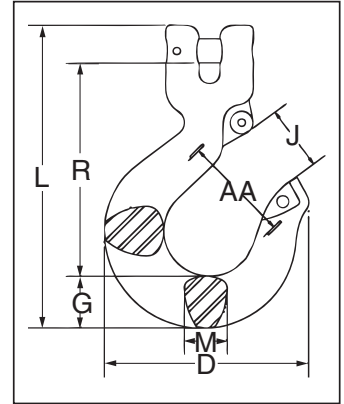

Crosby® Grade 100 Clevis Sling Hooks

L-1339
Clevis Sling Hook

- Forged Alloy Steel - Quenched and Tempered.
- Individually Proof Tested to 2-1/2 times the Working Load Limit with certification
- Each hook has a Product Identification Code (PIC) for material traceability, along with the size and the name Crosby.
- Hoist hooks incorporate two types of strategically placed markings forged into the product which address two (2) **QUIC-CHECK®** features: Deformation Indicators and Angle Indicators.
- Low profile hook tip
- New integrated latch (S-4320/S-4339) meets the world standard for lifting.
 - Heavy duty stamped latch interlocks with the hook tip.
 - High cycle, long life spring.
 - When secured with the proper cotter pin through the hole in the tip of hook, meets the intent of OSHA Rule 1926.1431(g) and 1926.1501(g) for personnel lifting.
- Suitable for use with Grade 100 and Grade 80 chain.
- Fatigue rated at 1-1/2 times the Working Load Limit at 20,000 cycles.
- "Look for the Platinum Color - Crosby Grade 100 Alloy Products."

Crosby 8/10™

"QT"

Fatigue Rated®

QUIC-CHECK®

L-1339 Clevis Sling Hook

Chain Size		Working Load Limit (lb)*	Hook ID Code	L-1339 Stock No.	Weight Each (lb)	Dimensions (in)							S-4320 Repl. Latch Stock No.	S-4339 Repl. Latch Stock No.
(in)	(mm)					D	G	J	L	M	R	AA		
-	6	3200	DA	1049103	0.64	2.86	0.73	0.93	4.21	0.63	2.95	1.50	1096325	-
1/4	7	4300	HA	1049112	1.58	3.86	1.04	1.19	5.67	0.75	3.97	2.00	1096468	-
5/16	8	5700	HA	1049121	1.57	3.86	1.04	1.19	5.67	0.75	3.95	2.00	1096468	-
3/8	10	8800	IA	1049130	2.58	4.38	1.19	1.53	6.75	1.00	4.71	2.50	1096515	-
1/2	13	15000	JA	1049149	5.28	5.60	1.44	1.78	8.38	1.17	5.89	3.00	1096562	-
5/8	16	22600	KA	1049158	9.81	6.76	1.89	2.41	10.21	1.44	6.97	4.00	1096609	-
3/4	18-20	35300	-	1049167	18.3	8.31	2.83	2.69	13.07	1.97	8.00	4.50	-	1048714
7/8**	22-23**	44100	-	1049176	24.6	9.17	3.07	3.05	13.98	1.97	8.76	5.00	-	1048732