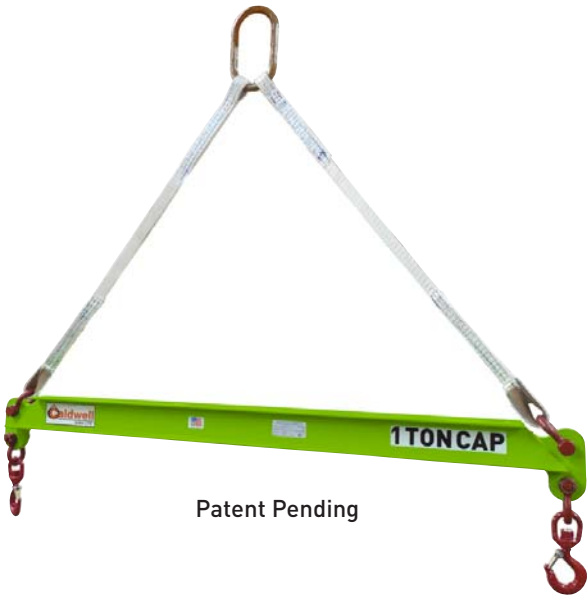

LIFTING SOLUTIONS

Model 430 Spreader Beam

Provided as shown with polyester top rigging and load hooks.

Patent Pending

Available Now!

Capacity in Tons	Model Number	Spread (in.)	HR	Beam Only Weight	Weight With Hardware	Bail Dimension			Hook O
						A	B	C	
1/4	430-25-2	24	23.9	4.1	7.6	0.63	2.8	5	0.89
	430-25-3	36	29.9	6.1	9.6				
	430-25-4	48	35.9	8.3	11.9				
	430-25-6	72	47.9	12.5	16.3				
	430-25-8	96	59.9	16.5	20.4				
	430-25-10	120	71.9	20.6	24.7				
	430-25-12	144	85.4	41.3	45.5				
	430-25-14	168	98.4	62.8	67.2				
	430-25-16	192	110.4	71.6	76.1				
	430-25-18	216	122.4	81.3	86.1				
430-25-20	240	134.4	130.6	135.6					
1	430-1-2	24	23.9	5.8	12.6	0.63	2.8	5	0.89
	430-1-3	36	30.8	8.3	15.1				
	430-1-4	48	36.8	10.9	17.9				
	430-1-6	72	50.3	24.4	31.4				
	430-1-8	96	63.3	43.8	51.1				
	430-1-10	120	75.3	75.2	82.6				

Additional Sizes Available 2nd Half 2015

Capacity in Tons	Model Number	Spread (in.)	HR	Beam Only Weight	Weight With Hardware	Bail Dimension			Hook O
						A	B	C	
1/2	430-5-2	24	23.9	4.4	7.5	0.63	2.8	5	0.89
	430-5-3	36	30	6.4	9.6				
	430-5-4	48	36	8.7	11.9				
	430-5-6	72	48	13	16.3				
	430-5-8	96	61.5	28.7	32.3				
	430-5-10	120	74.5	45.4	49.1				
	430-5-12	144	86.5	55.4	59.2				
	430-5-14	168	98.5	92.1	96.2				
	430-5-16	192	110.5	106.1	110.4				
2	430-2-2	24	26.2	9.7	20.6	0.63	2.8	5	0.91
	430-2-3	36	32.2	11.7	22.7				
	430-2-4	48	39.7	20	31.2				
	430-2-6	72	52.7	35	46.5				
	430-2-8	96	64.7	60.9	72.8				
3	430-3-2	24	27	9.7	22.8	0.63	2.8	5	1
	430-3-3	36	33	11.7	25.1				
	430-3-4	48	41.4	26.1	39.9				
	430-3-6	72	53.4	48.1	62.5				