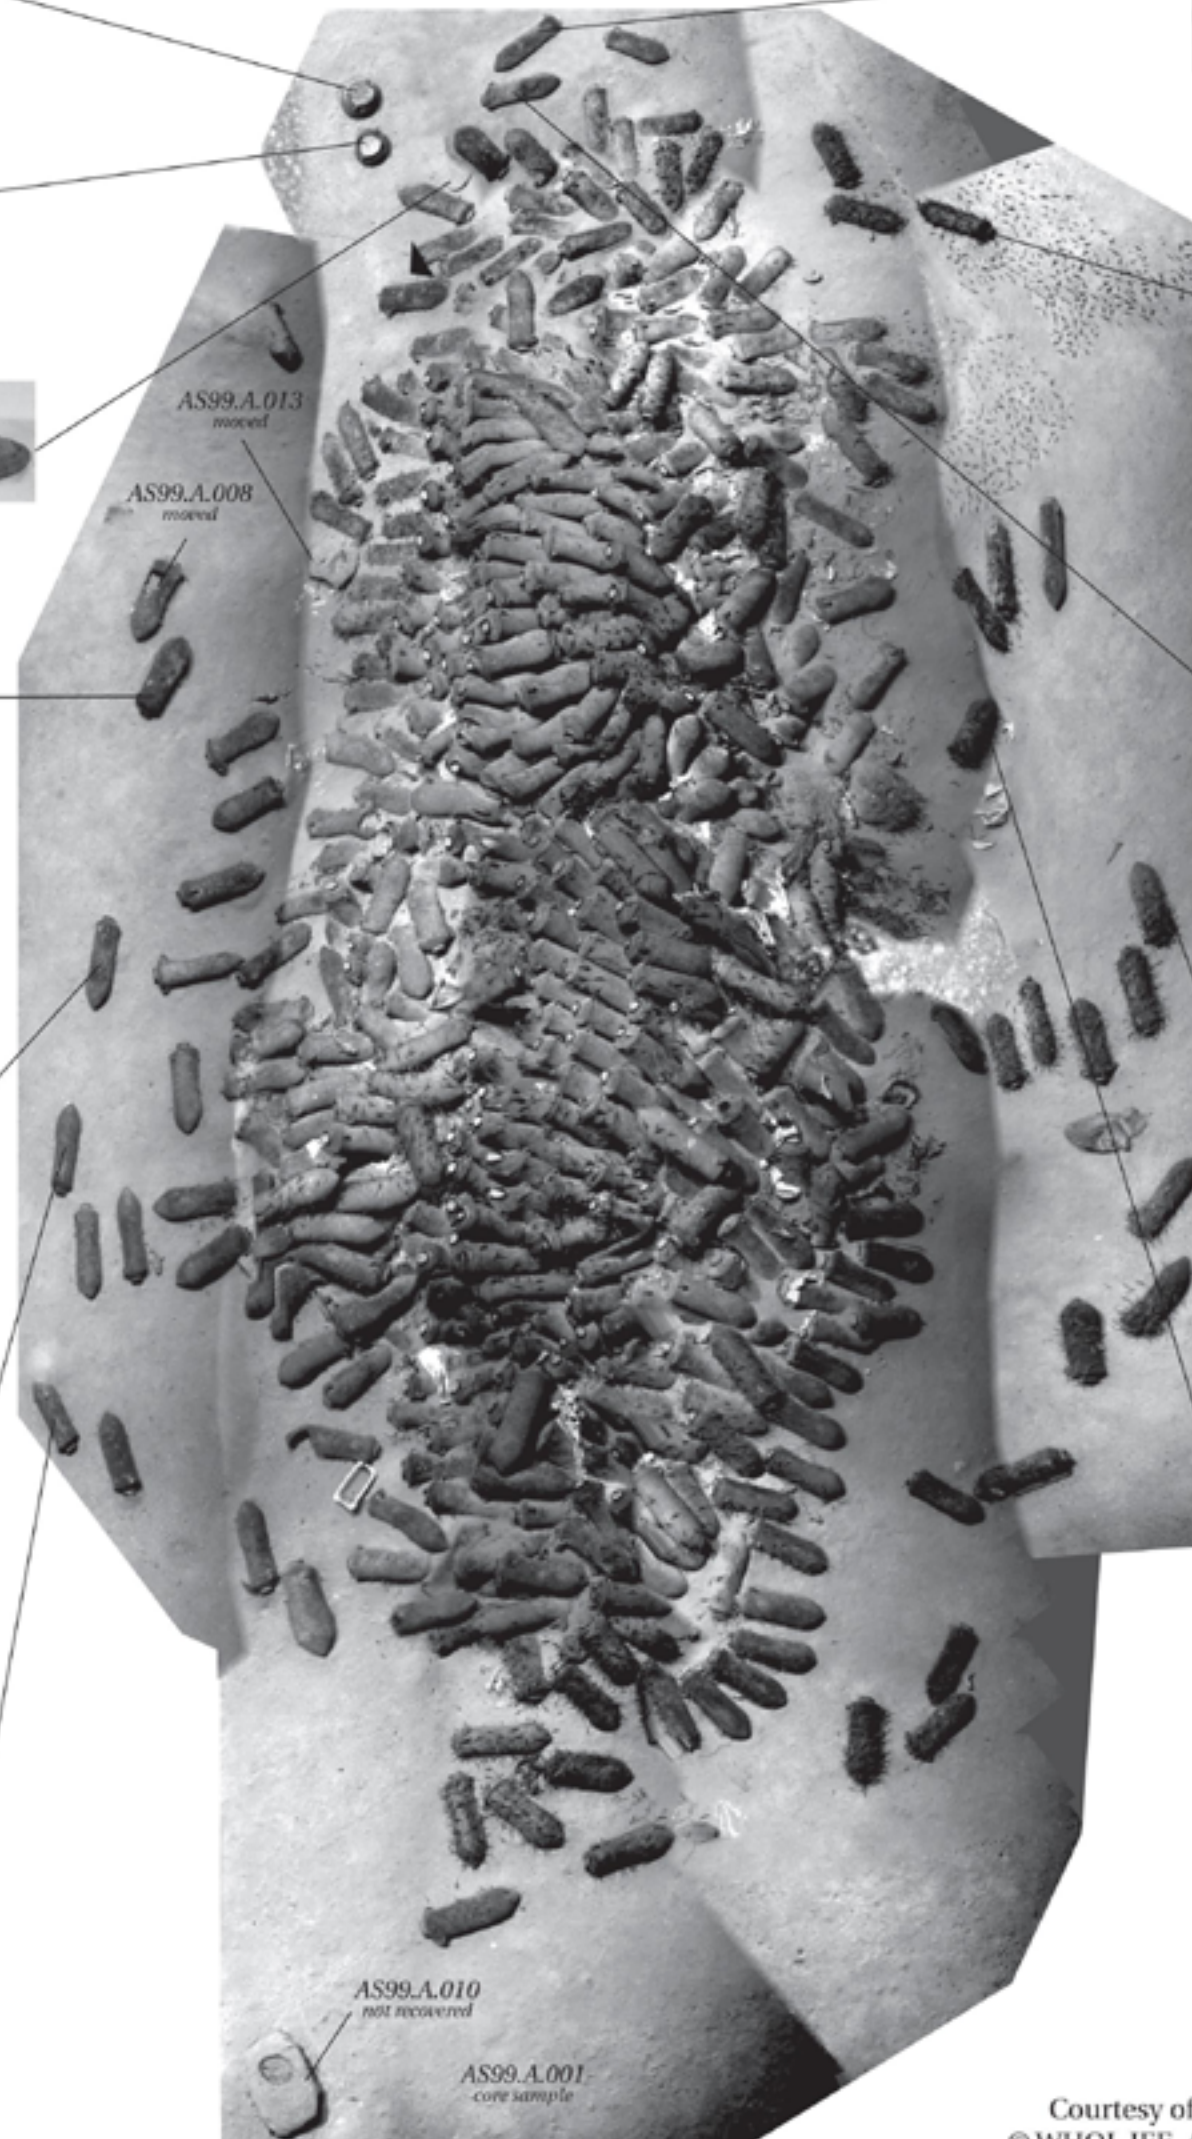

# TANIT (Shipwreck A) CIRCA 750 B.C.

AS99.A.002

AS99.A.003

AS99.A.007

AS99.A.009

AS99.A.014

AS99.A.015

AS99.A.016

AS99.A.004

AS99.A.006

AS99.A.005

AS99.A.011

AS99.A.012

AS99.A.013  
*moved*

AS99.A.008  
*moved*

AS99.A.010  
*not recovered*

AS99.A.001  
*core sample*

Courtesy of H. Singh, J. Howland  
© WHOI, IFE, Ashkelon Excavations

*Phoenician shipwreck dubbed Tanit, latter half of the eighth century BC, with a cargo of wine. Retrieved artifacts are indicated in the margins.*