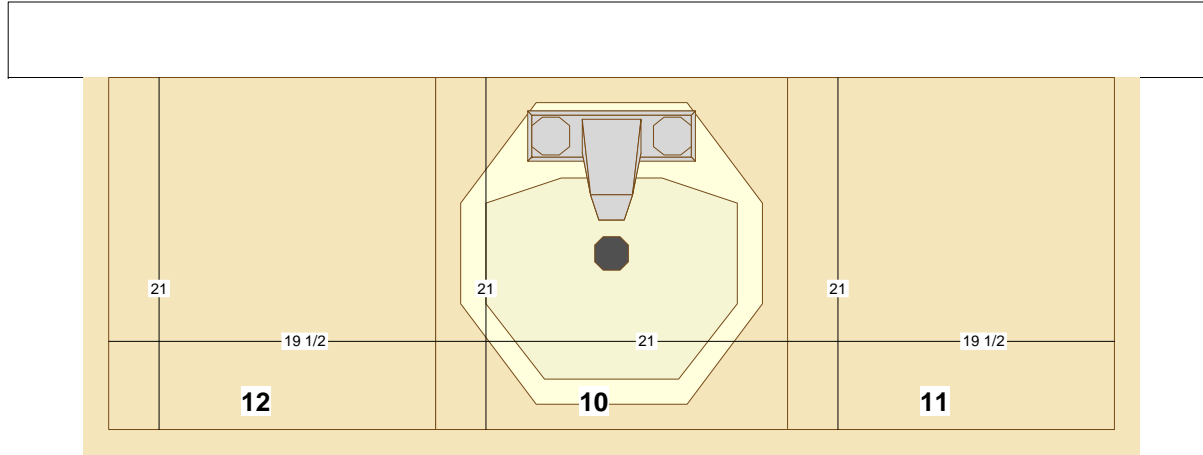

# Standard 5' Cedar Vanity Center Sink