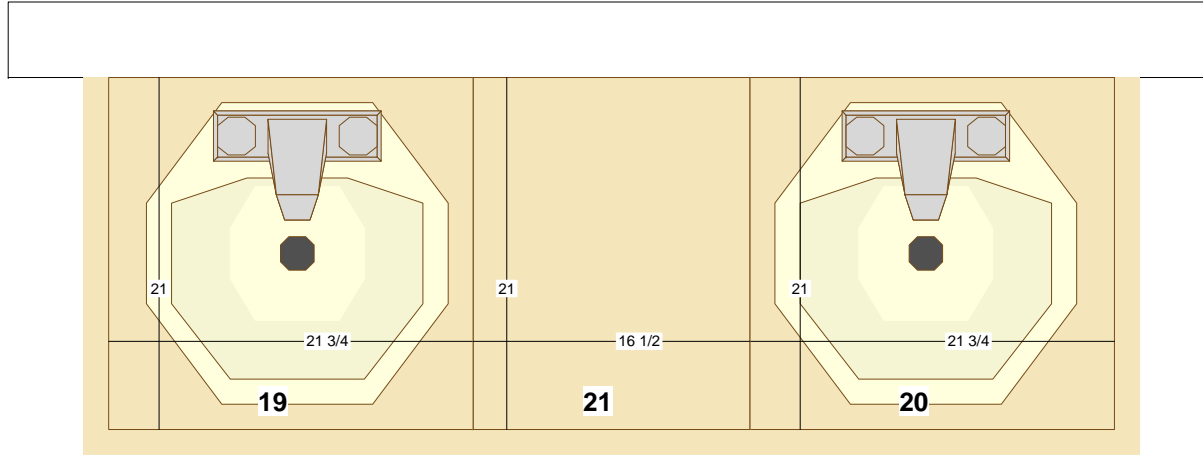

# 9  
72

Standard 5' Cedar Vanity  
Double Sink