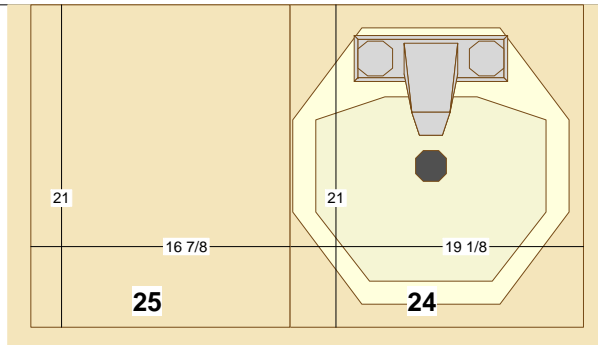

11
48

Standard 3' Cedar Vanity
Right Sink