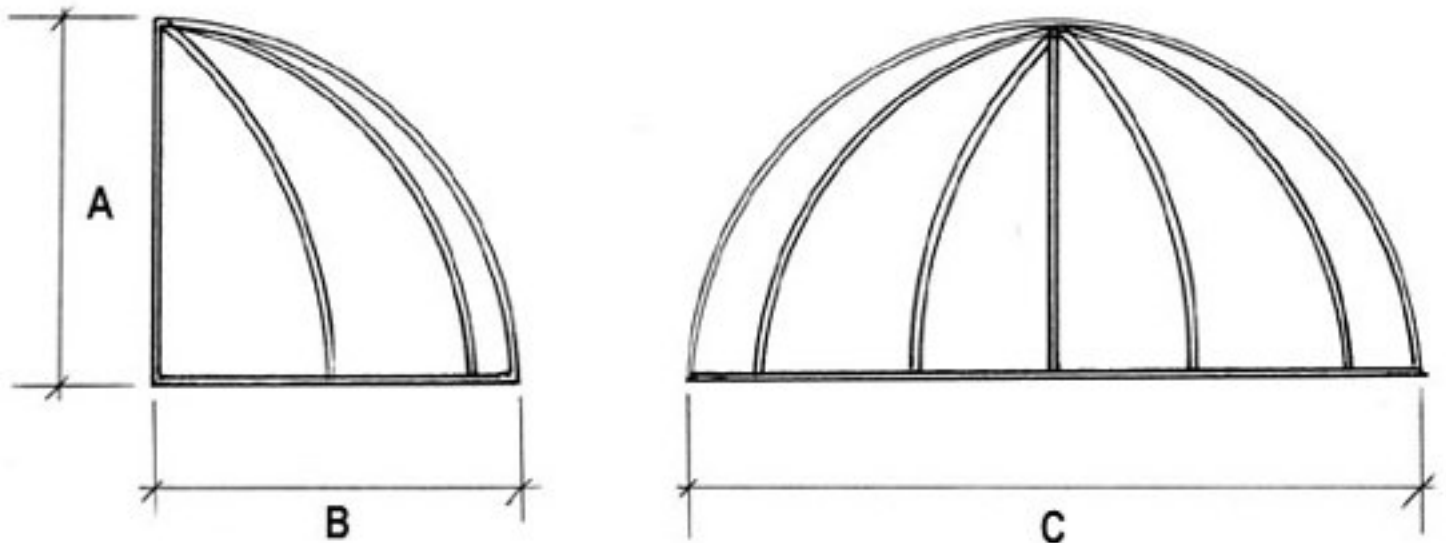

Symmetrical Dome Awning

"A" - Awning Height

"B" - Awning Projection

"C" - Awning Width

Important Note

When measuring for your dome awning, be sure that the overall awning width has 3 to 5 inches of clearance on each side of the window or door frame. Don't forget to allow for external structures or lights.