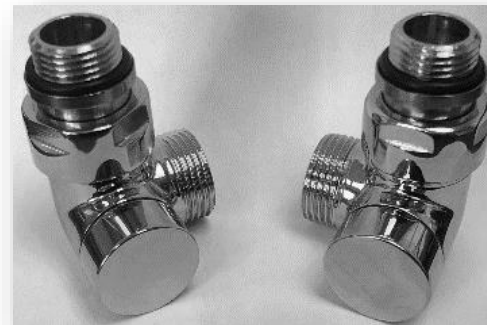

Installation Kit #: H42MC

Piping Configuration: Through the wall

Description: Angled Isolation Valve Installation Kit

Radiator Isolation: Yes

Thermostatic Radiator Control: No