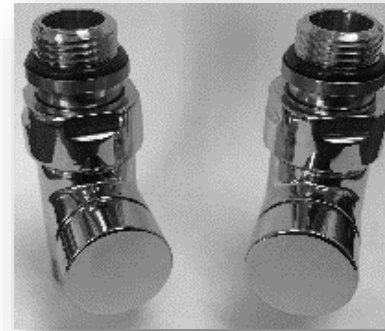

Thermostatic Radiator Control: No

Installation Kit #: H315TC

Piping Configuration: Through the floor

Description: Straight TRV Valve Installation Kit

Radiator Isolation: Yes

Thermostatic Radiator Control: Yes