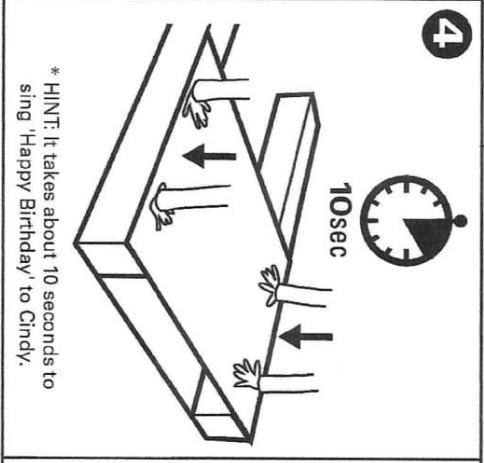

DRY ERASE COLLABORATIVE WALLS ASSEMBLY INSTRUCTIONS

* HINT: It takes about 10 seconds to sing 'Happy Birthday' to Cindy.