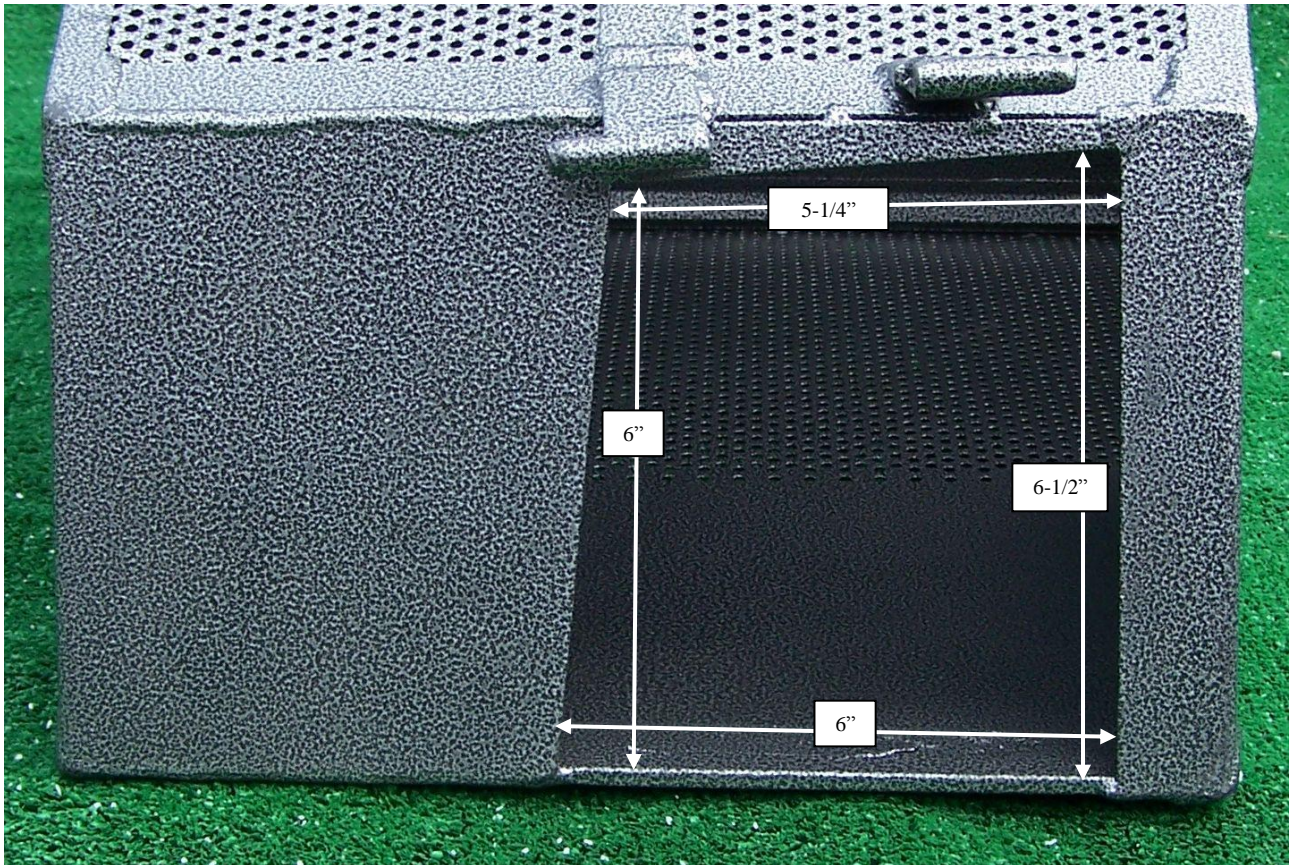

## RC-SBB2

Specifications for Rack'em products:

**RC-OVB4 = 4.4 cubic feet**

**RC-OVB3 = 3.3 cubic feet**