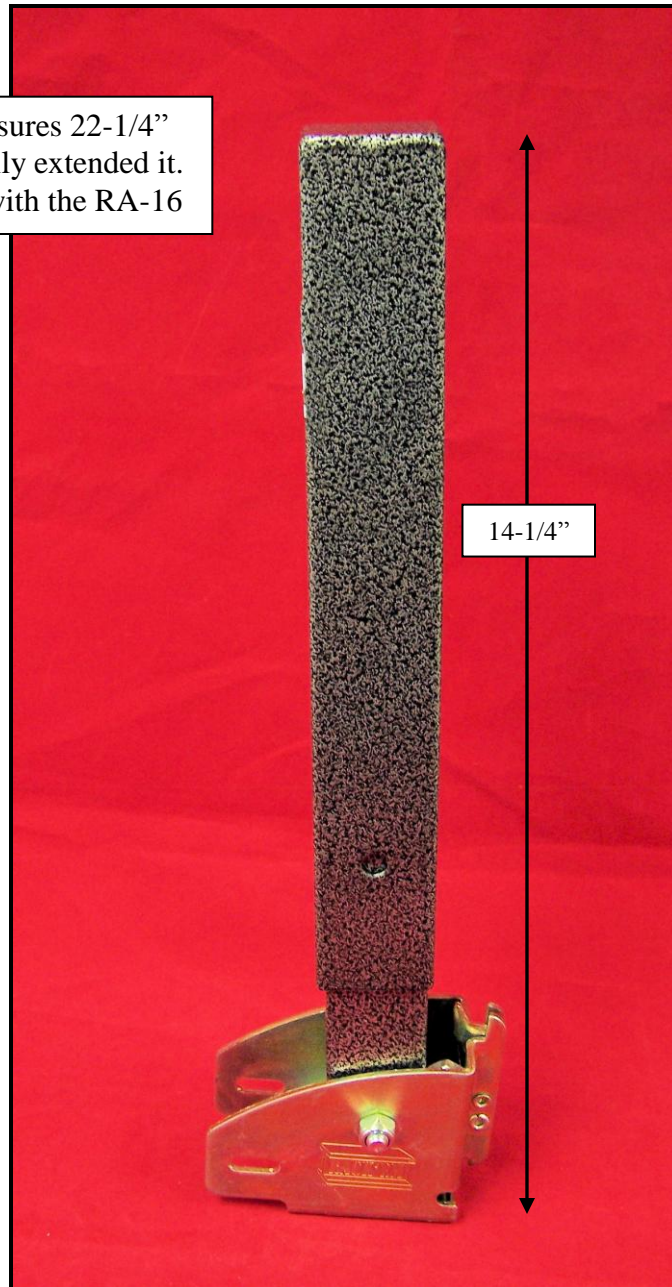

1301 Purdytown Tpk.    Hawley, PA 18428    Phone: 570 226-6093    Fax: 570 226-6094

Specifications for Rack'em products:

**RA-26  
Road Cone Rack**

RA-26 measures 22-1/4"  
when it is fully extended it.  
To be used with the RA-16

14-1/4"