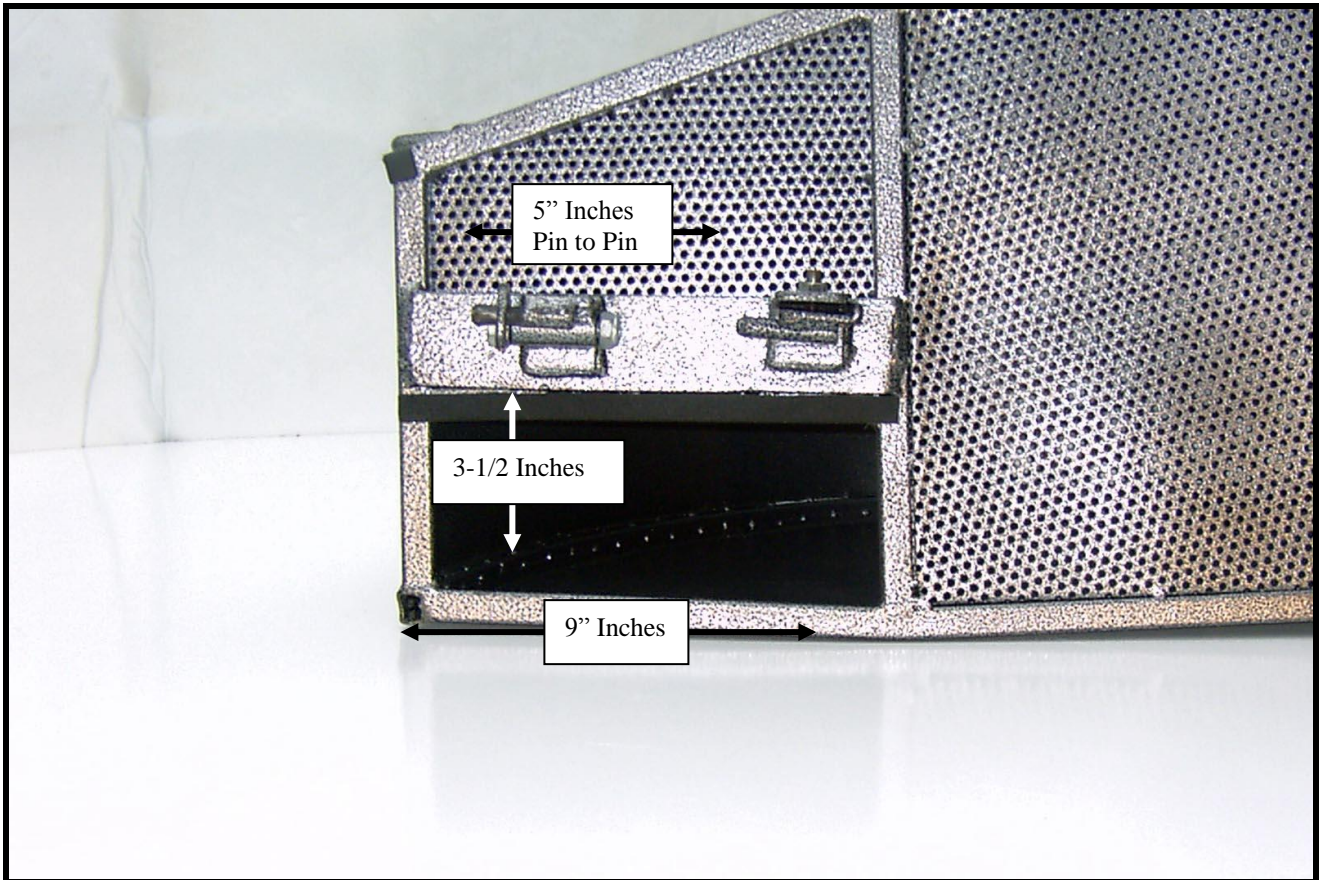

Specifications for Rack'em products:

RC-S3 SUTECH STANDARD CAPACITY

RC-S3 = 3.3 cubic feet