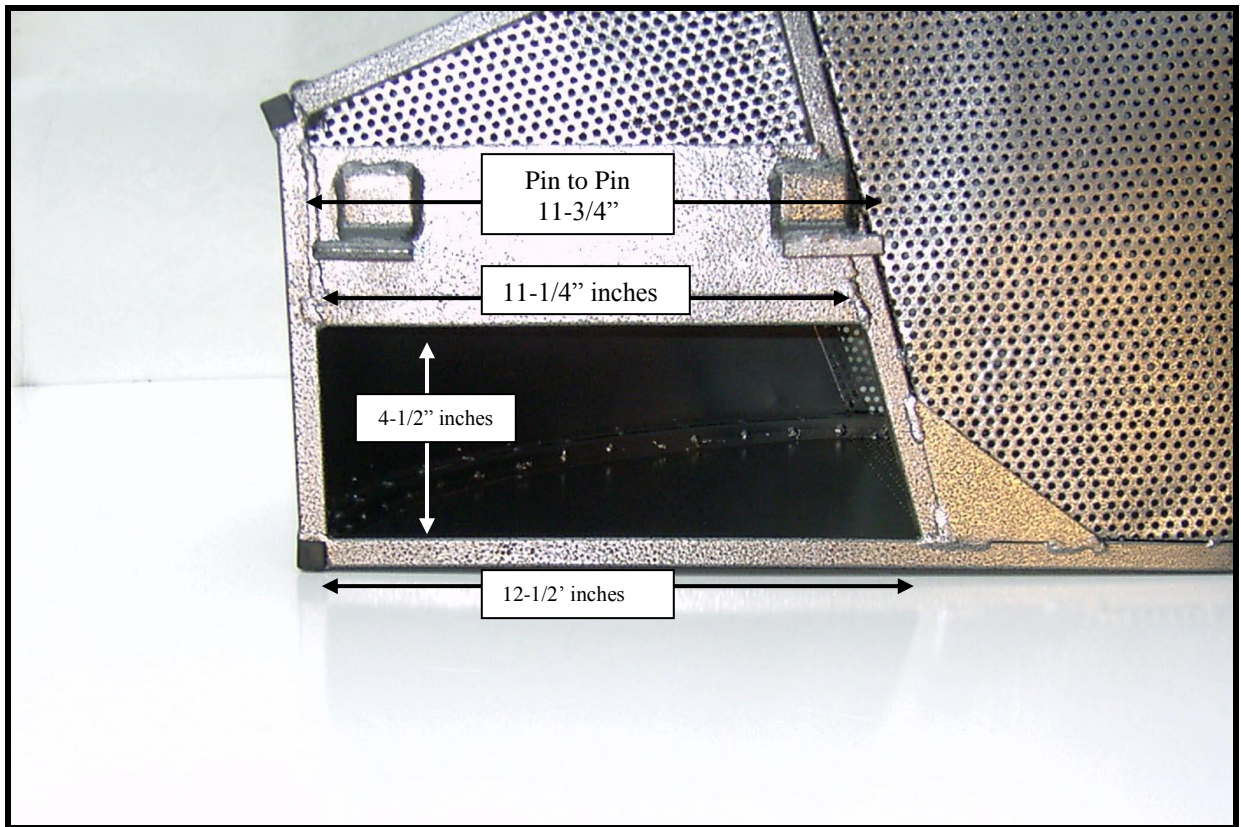

Specifications for Rack'em products:

RC-R4 & RC-R3

RC-R4 = 4.4 cubic feet

RC-R3 = 3.3 cubic feet