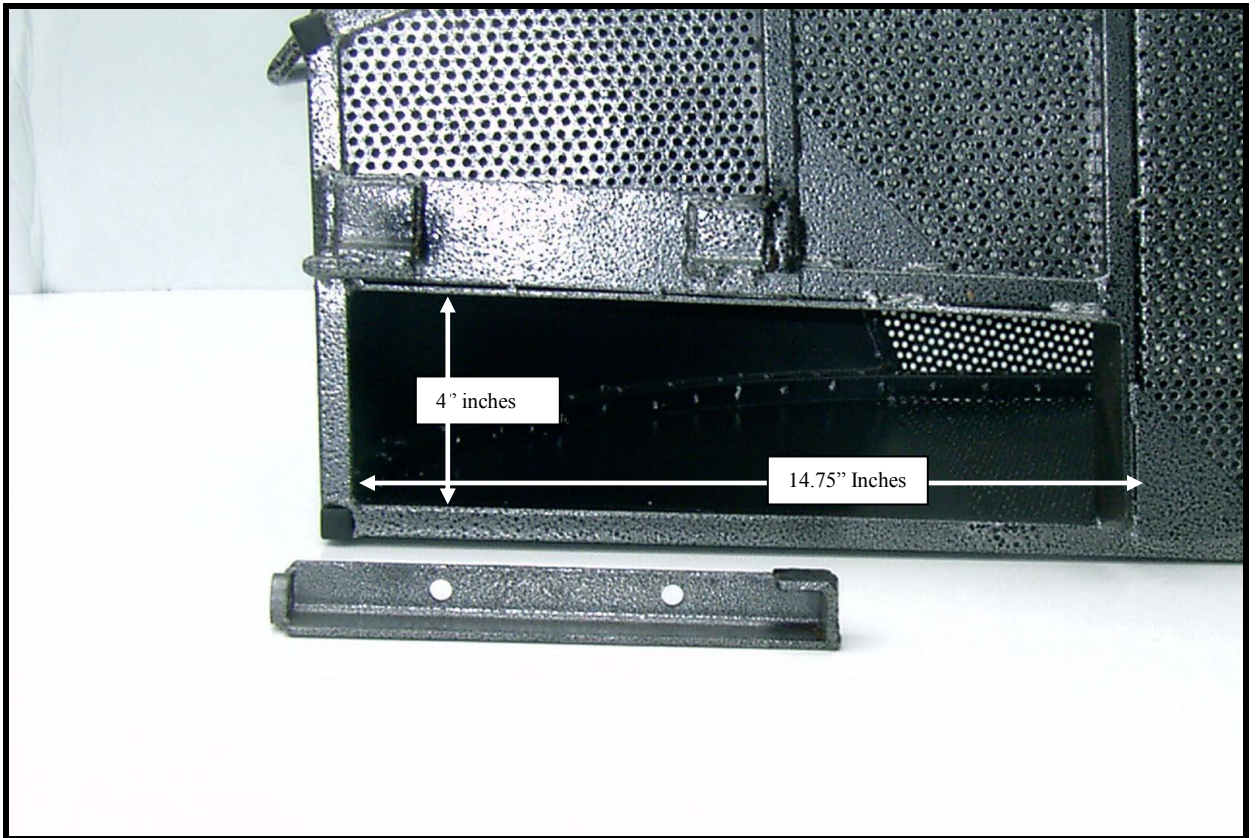

Specifications for Rack'em products:

RC-OB4 & RC-OB3

RC-OB4 = 4.4 cubic feet

RC-OB3 = 3.3 cubic feet