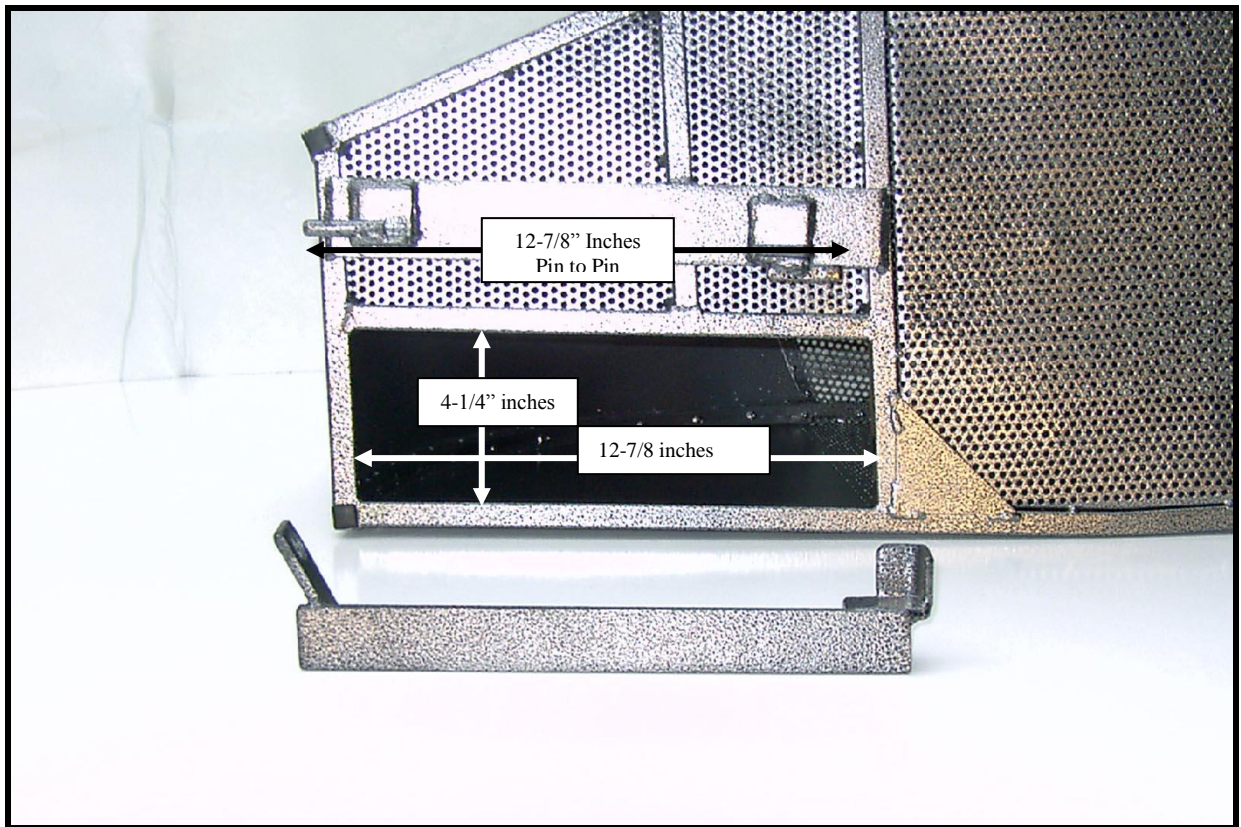

Specifications for Rack'em products:

RC-GB4 & RC-GB3

RC-GB4 = 4.4 cubic feet

RC-GB3 = 3.3 cubic feet