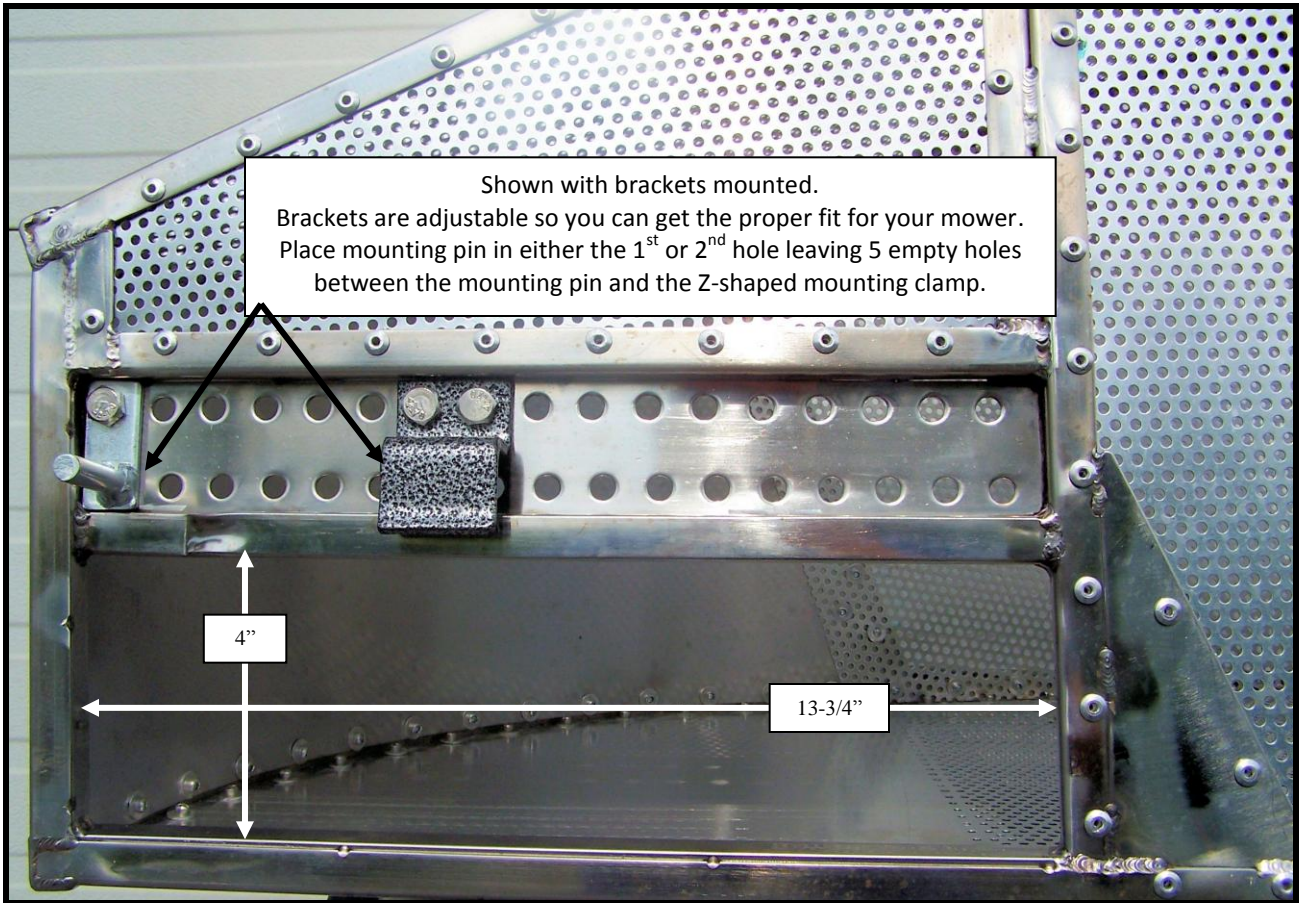

## RC-EXS4 Stainless Steel Aluminum

**RC-EXS4 = 4.4 cubic feet**