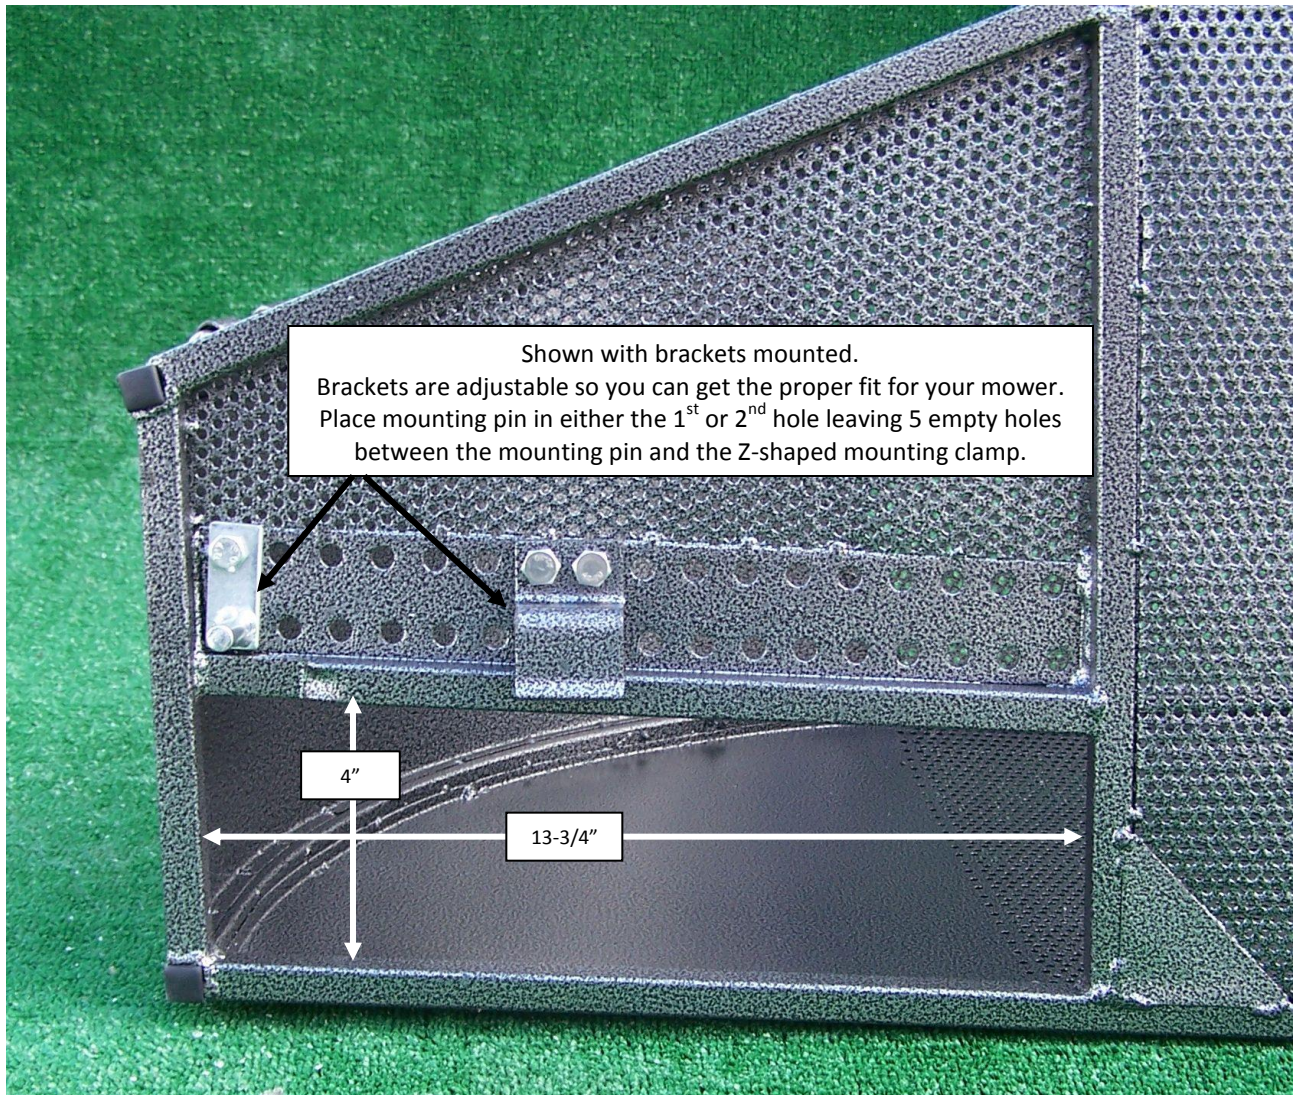

## RC-EX4 & RC-EX3

Specifications for Rack'em products:

**RC-EX4 = 4.4 cubic feet**

**RC-EX3 = 3.3 cubic feet**