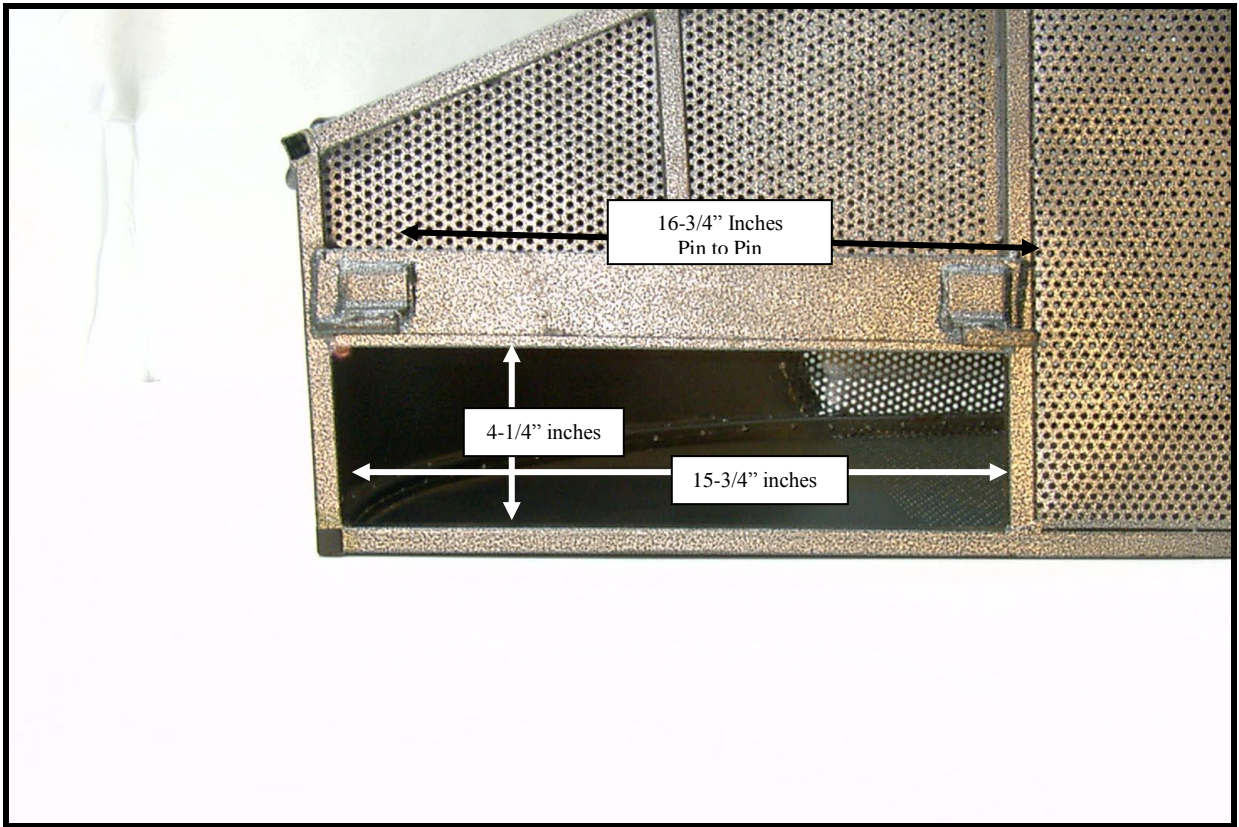

RC-B4 & RC-B3

Specifications for Rack'em products:

RC-B4 = 4.4 cubic feet

RC-B3 = 3.3 cubic feet