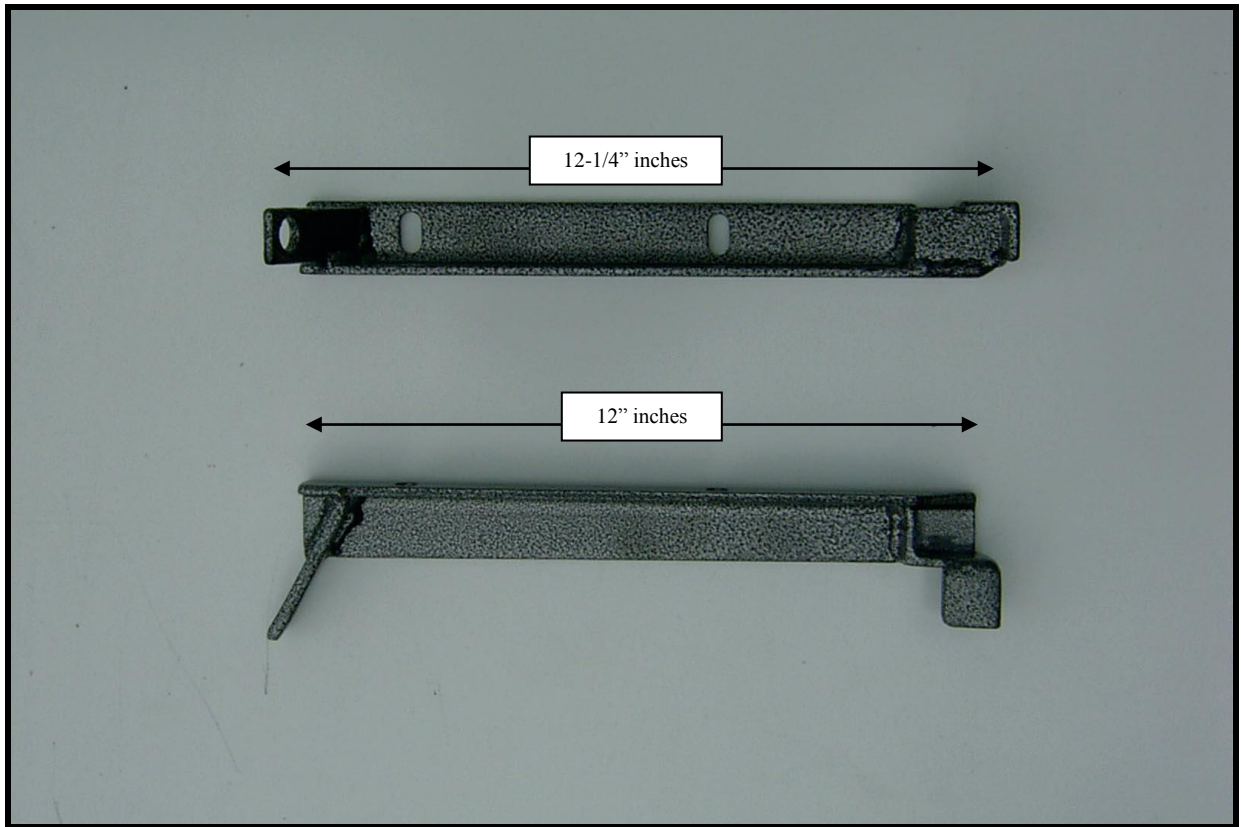

1203 Stelton Road

Piscataway, NJ 08854

Phone: 732 985-1117

Fax: 732 985-2015

Specifications for Rack'em products:

**RB-G
MOUNTING BRACKET**

Photo shows two different views of part for clarity