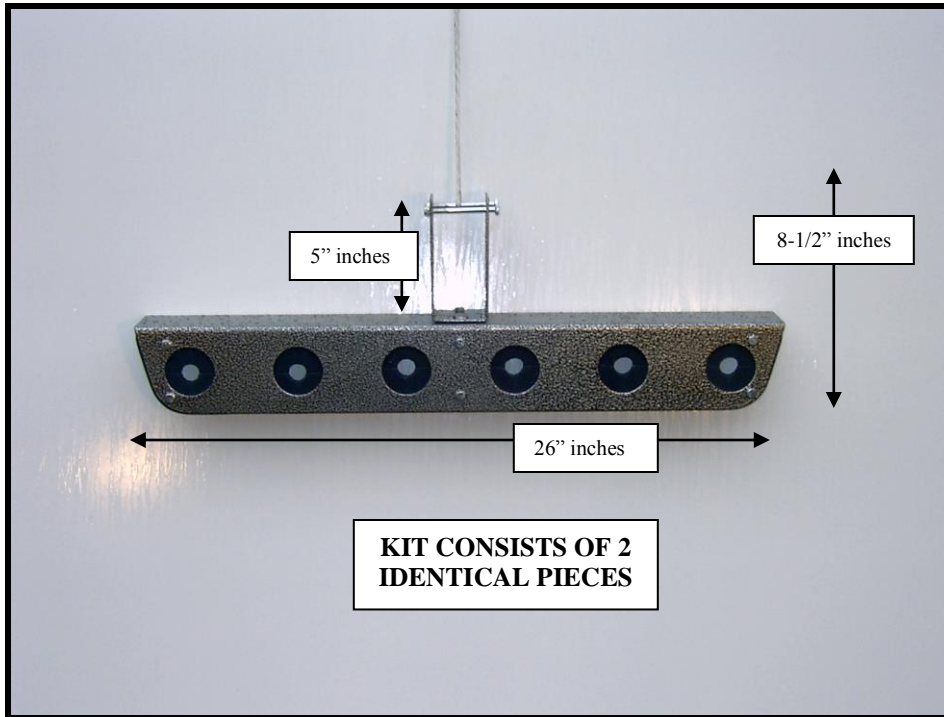

1301 Purdytown Tpk. Hawley, PA 18428 Phone: 570 226-6093 Fax: 570 226-6094

Specifications for Rack'em products:

**RA-23
SHOVEL HOLDER**

**Can be mounted to an
open trailer with the use
of a RA-6 rack**