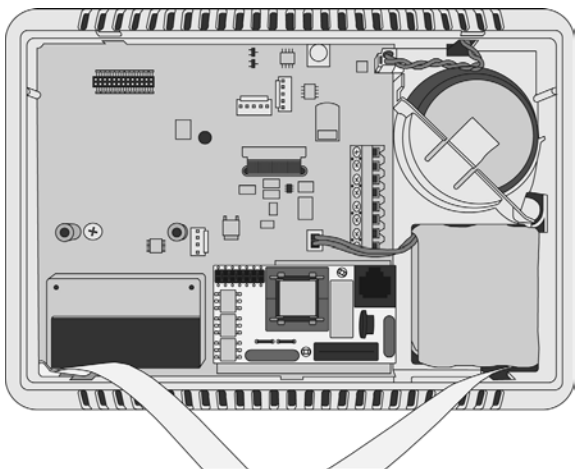

POTS MODULE

INSTALL INSTRUCTIONS

These instructions are written for use when installing a 2GIG-GC POTS Module into a 2GIG Control Panel.

Box Contents

- POTS Module
- Install Instructions

INSTALLING

- 1 Remove the back plate of the Control Panel. The following figure shows the back of the Control Panel without a POTS Module installed.

- 2 Match the 7 x2 pin set and the 2 white mounting clips on the back of the POTS Module to the open pin set and 2 holes on the back of the Control Panel.

- 3 Push the POTS Module gently down onto the Control Panel until it snaps into place.

4 Check to ensure that the back of the Control Panel when the POTS Module looks like the following figure.

Un-installing the POTS Module

Because the white mounting clips snap into place, you will need a pair of needle-nosed pliers before proceeding.

- 1 Using the needle-nosed pliers, pinch the barbs on the white mounting clips that are protruding from the top of the POTS Module.
- 2 Carefully slide the POTS Module straight up.
- 3 Repeat for the remaining mounting clip to completely remove the POTS Module from the Control Panel.