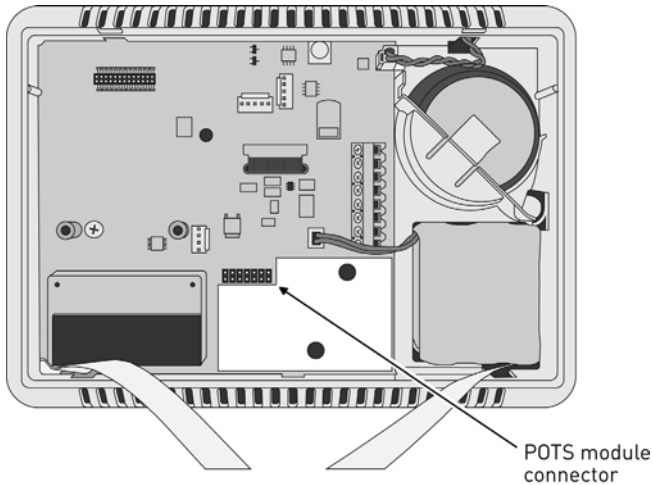

POTS MODULE

INSTALL INSTRUCTIONS

These instructions are written for use when installing a 2GIG-GC POTS Module into a 2GIG Control Panel.

Box Contents

- POTS Module
- Install Instructions

INSTALLING

- 1 Remove the back plate of the Control Panel. The following figure shows the back of the Control Panel without a POTS Module installed.

- 2 Match the 7 x2 pin set and the 2 white mounting clips on the back of the POTS Module to the open pin set and 2 holes on the back of the Control Panel.

- 3 Push the POTS Module gently down onto the Control Panel until it snaps into place.

4 Check to ensure that the back of the Control Panel when the POTS Module looks like the following figure.

Un-installing the POTS Module

Because the white mounting clips snap into place, you will need a pair of needle-nosed pliers before proceeding.

- 1 Using the needle-nosed pliers, pinch the barbs on the white mounting clips that are protruding from the top of the POTS Module.
- 2 Carefully slide the POTS Module straight up.
- 3 Repeat for the remaining mounting clip to completely remove the POTS Module from the Control Panel.