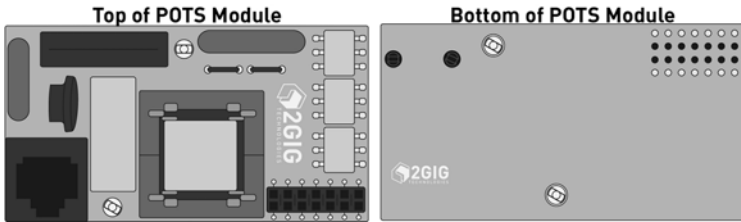

POTS MODULE

INSTALL INSTRUCTIONS

These instructions are written for use when installing a 2GIG-GC POTS Module into a 2GIG Control Panel.

Box Contents

- POTS Module
- Install Instructions

INSTALLING

- 1 Remove the back plate of the Control Panel. The following figure shows the back of the Control Panel without a POTS Module installed.

- 2 Match the 7 x2 pin set and the 2 white mounting clips on the back of the POTS Module to the open pin set and 2 holes on the back of the Control Panel.

- 3 Push the POTS Module gently down onto the Control Panel until it snaps into place.