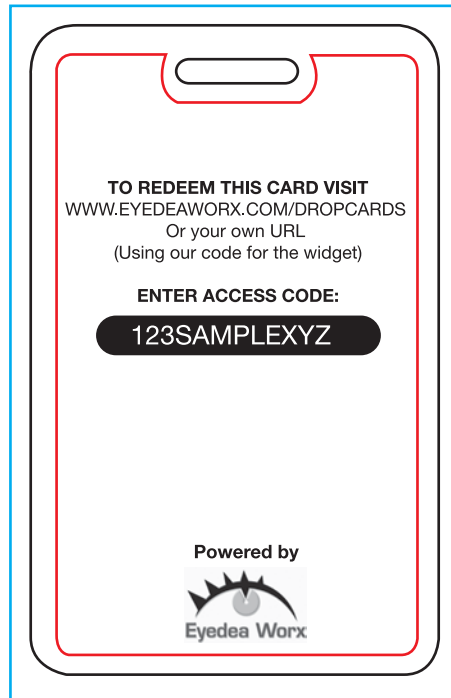

## DROPTAG WITH CENTER SLOT PUNCH (2.125" X 3.375") - TEMPLATE

CARD FRONT

CARD BACK

### TEMPLATE GUIDE:

**RED LINE:** Type safety. Please make sure your text does not extend beyond this line.

**BLACK LINE:** Final cut card size.

**BLUE LINE:** Background graphics must extend to this line.