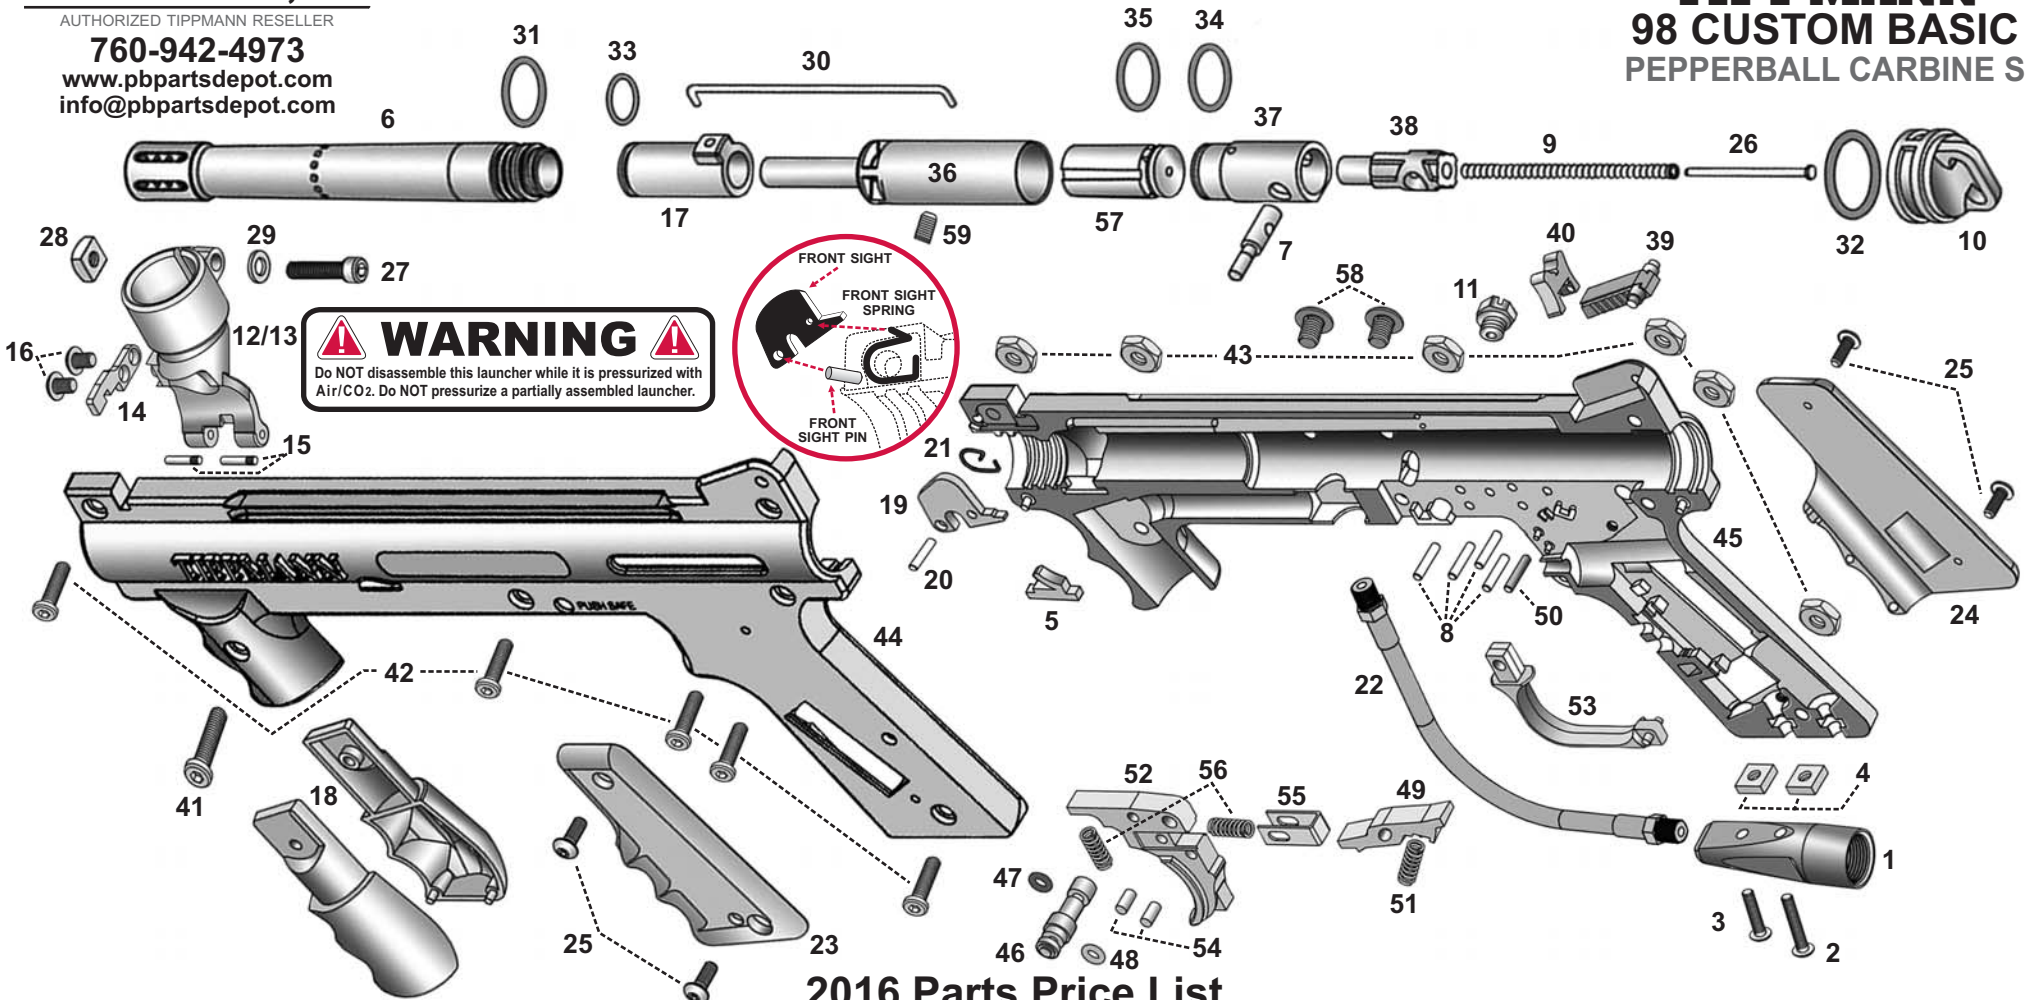

TACTICALTECH, LLC

AUTHORIZED TIPPMANN RESELLER

760-942-4973

www.pbpartsdepot.com

info@pbpartsdepot.com

TIPPMANN 98 CUSTOM BASIC PEPPERBALL CARBINE S

2016 Parts Price List

AGENCY PURCHASE ORDERS WELCOME

*=Price Each

SS=Stainless Steel

CALL OR EMAIL FOR A QUOTE

No.	Part #	QTY	Description	Price	No.	Part #	QTY	Description	Price	No.	Part #	QTY	Description	Price
1	98-06	1	AIR SUPPLY ADAPTER ASA	$9.90	16	TA05052	2	FEED ELBOW SCREW *	$0.90	31	98-40	1	O-RING, BARREL	$0.75
2	98-06A	1	ASA BOLT LONG SS	$1.00	17	02-17	1	FRONT BOLT	$3.90	32	98-57	1	O-RING, BUFFER	$0.75
3	PL-01A	1	ASA BOLT SHORT SS	$0.90	18	98-07L	1	FRONT GRIP LEFT/RIGHT	$8.40	33	SL2-4	1	O-RING, FRONT BOLT	$0.50
4	CA-08B	2	ASA NUT SS *	$0.90	19	98-14	1	FRONT SIGHT	$2.90	34	98-12A	1	O-RING, REAR BOLT	$1.40
5	FA-18	1	BALL LATCH	$1.55	20	98-15	1	FRONT SIGHT PIN	$0.90	35	98-12A	1	O-RING, VALVE BODY	$1.40
6	98-39	1	BARREL	$26.75	21	98-44	1	FRONT SIGHT SPRING	$1.00	36	98-21NR	1	POWER TUBE	$10.50
7	98-13	1	BOLT HANDLE	$6.50	22	98-09C	1	GAS LINE	$14.90	37	TA02011	1	REAR BOLT	$15.00
8	98-33	4	DOWEL PIN *	$0.90	23	TA05003	1	GRIP HALF LEFT	$5.90	38	TA05005	1	REAR BOLT PLUG	$7.00
9	CA-14	1	DRIVE SPRING SS	$3.00	24	TA05004	1	GRIP HALF RIGHT	$5.90	39	98-28P	1	REAR SIGHT	$4.00
10	TA02088	1	END CAP	$9.90	25	CA-02A	4	GRIP SCREWS SS *	$0.95	40	98-27P	1	REAR SIGHT DOVE TAIL	$4.00
11	TA05021	1	EXHAUST HOLE PLUG	$1.00	26	CA-15	1	GUIDE PIN	$2.40	41	98-01B	1	RECEIVER BOLT LONG	$1.00
12	98-E	1	FEED ELBOW COMPLETE	$10.00	27	PL-42C	1	HOPPER BOLT SS	$1.00	42	98-01A	5	RECEIVER BOLT SHORT *	$0.90
13	98-04	1	FEED ELBOW STRIPPED	$4.90	28	PL-42D	1	HOPPER NUT SS	$0.75	43	9-PA	6	RECEIVER NUT *	$0.90
14	98-43	1	FEED ELBOW LATCH	$2.90	29	98-45	1	HOPPER WASHER SS	$0.75	44	TA05107	1	RECEIVER, LEFT	$40.00
15	98-04A	2	FEED ELBOW PIN *	$1.40	30	TA01016	1	LINKAGE ARM	$2.50	45	TA05108	1	RECEIVER, RIGHT	$40.00
										46	98-37N	1	SAFETY	$4.00
										47	FA-07	1	SAFETY O-RING BLACK	$0.50
										48	98-55	1	SAFETY O-RING RED	$0.90
										49	02-35	1	SEAR	$11.40
										50	CA-36	1	SEAR PIN-BLACK	$0.90
										51	TA02036	1	SEAR SPRING	$0.90
										52	98-36A	1	TRIGGER	$7.90
										53	98-38	1	TRIGGER GUARD	$4.90
										54	98-19	2	TRIGGER RET. SLIDE PIN *	$0.55
										55	98-18	1	TRIGGER RETURN SLIDE	$0.90
										56	98-20	2	TRIGGER SPRING YELLOW *	$1.40
										57	98-V	1	VALVE COMPLETE	$30.00
										58	98-26	2	VALVE LOCK BOLT SS *	$1.00
										59	02-22	1	VELOCITY SCREW	$1.50

Prices subject to change.