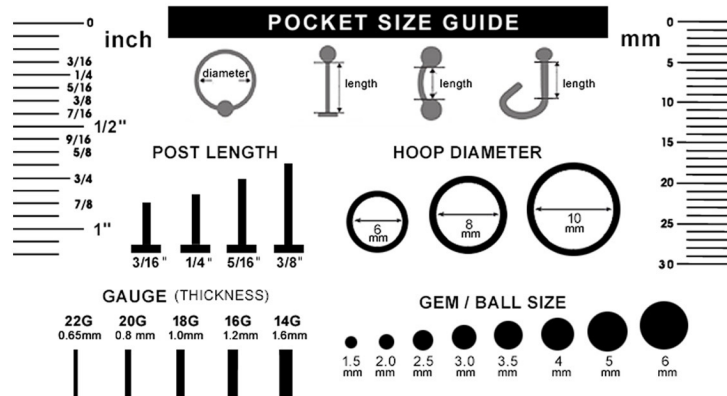

PRINTABLE SIZE GUIDE

ACTUAL SIZE

Print this page on the letter size (8.5" x 11") to see the actual size.

Ensure your printer settings are set to print at "actual size". Do not select "resize" or "shrink to fit".

CONVERSION TABLE

GAUGE TO MM (THICKNESS)

22G	0.65mm
20G	0.8mm
18G	1.0mm
16G	1.2mm
14G	1.6mm
12G	2mm
10G	2.4mm
8G	3mm
6G	4mm
4G	5mm
2G	6mm
0G	8mm
00G	10mm

INCHES TO MM (LENGTH or DIAMETER)

3/16"	4-5mm
1/4"	6 - 6.5mm
5/16"	8mm
3/8"	10mm
7/16"	11mm
1/2"	12mm
9/16"	14mm
5/8"	16mm
3/4"	19mm
7/8"	22mm
1"	25.4mm
1 & 1/4"	32mm
1 & 3/8"	35mm
1 & 1/2"	38mm