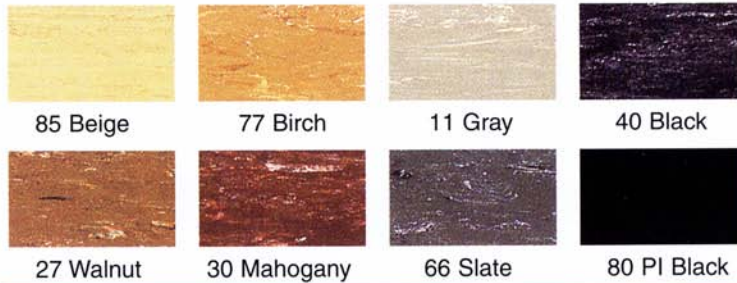

All Stair Treads and Floor Mats

P: 866-255-8645 / F: 866-255-8640 / E: help@allstairtreads.com / URL: www.allstairtreads.com

COLOR SERIES I

COLOR SERIES II

** Not available in all product lines; minimum quantity runs may apply.

COLOR SERIES III