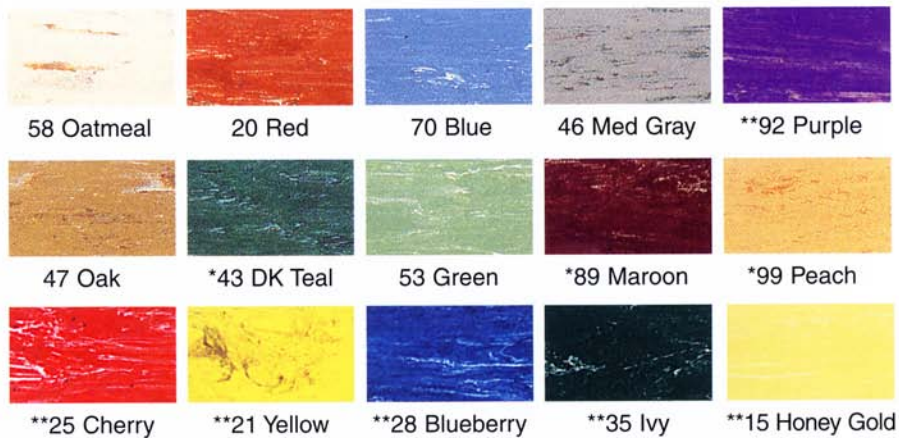

All Stair Treads and Floor Mats

P: 866-255-8645 / F: 866-255-8640 / E: help@allstairtreads.com / URL: www.allstairtreads.com

COLOR SERIES I

COLOR SERIES II

** Not available in all product lines; minimum quantity runs may apply.

COLOR SERIES III