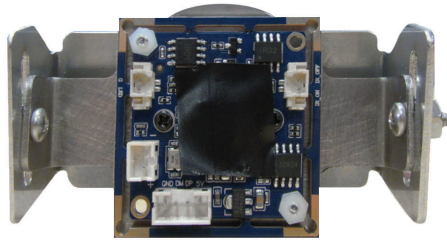

Front View

Back View

Side View

**Behind the Panel Camera
Part #: 2100-SVCF**

Features:

- **Camera Dimensions:** 1.49" H x 1.49" W x 0.98" D
- **Bracket Dimensions:** 2.75" H x 3.9" W x 1" D
- **Operating Temperature:** 32° F to 140° F (0° C to 60° C)
- **Power:** Powered by the SmartView Controller
- Clear Acrylic Dome included
- Interfaces with the SmartView Controller
- 16' connection cable to the SmartView Controller included
- Adjustable mounting frame
- Wide angle lens with 170° viewing
- Recommended mounting height 55"-60" from floor
- Recommended angle adjustment 30° downward
- Certified to CSA Standard B44.1, conforms to ASME Standard 17.5