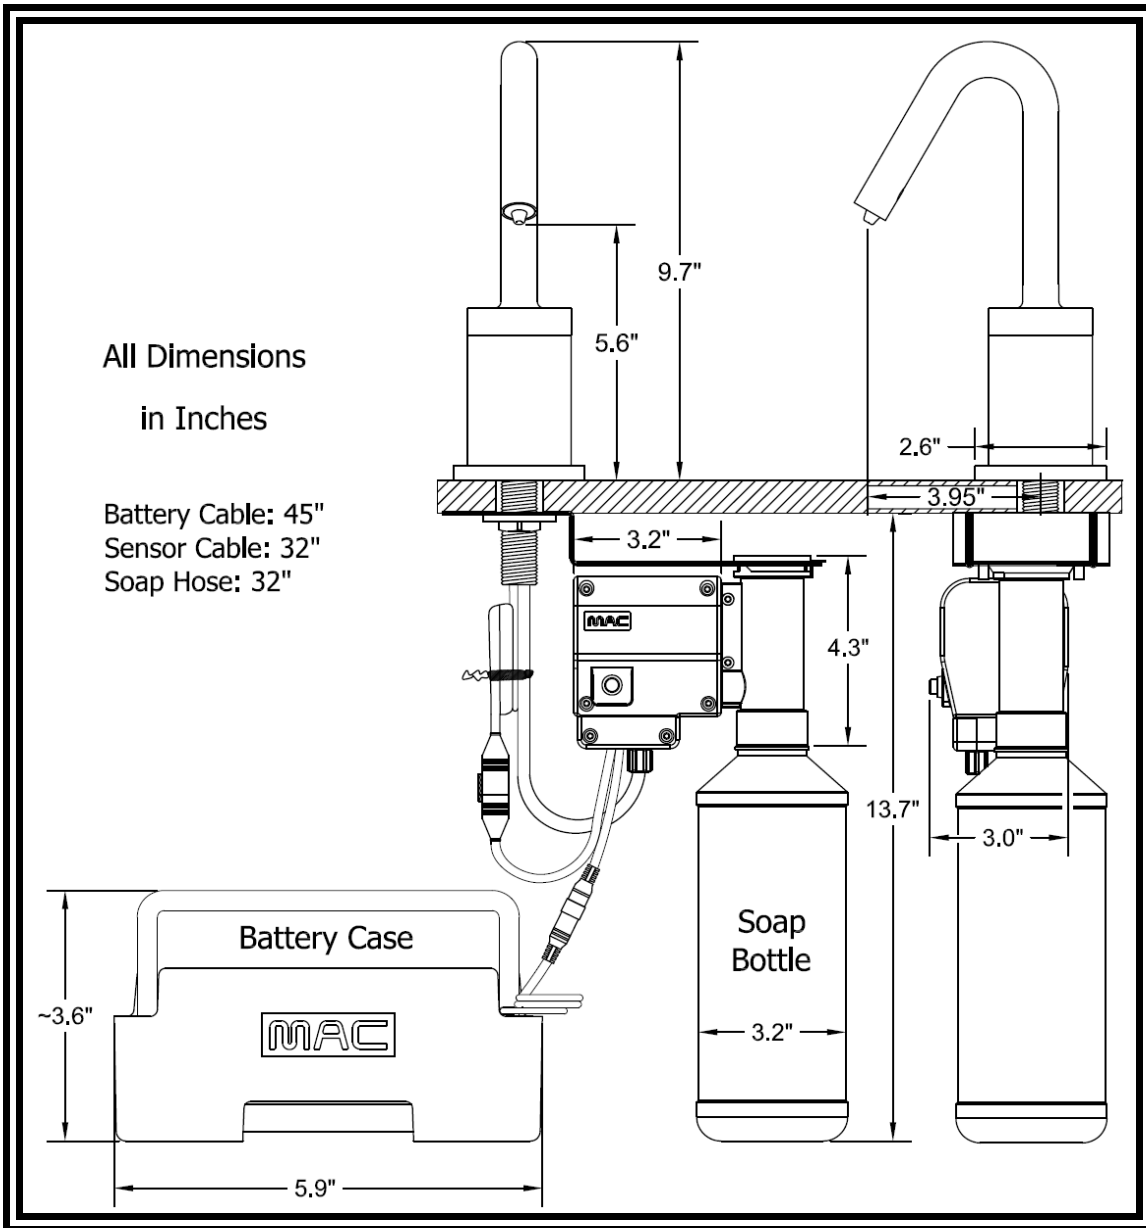

Package Includes

Spout

Soap Pump

All Hose Connections between Pump and Spout

800ml Soap Bottle

Battery Case and Case Holder

Mounting Hardware

Remote Control Optional

All hardware needed for satisfactory installation

**DESIGNED
& ASSEMBLED IN**

U.S.A.

BEST SUITED FOR VESSEL SINK APPLICATIONS WHERE THE TOP OF THE SINK IS 3" ABOVE THE COUNTERTOP SURFACE

SPECIFICATIONS

MODEL:	PYOS-1403
SPOUT:	BRASS
POWER:	4 (D) BATTERIES / AC ADAPTER OPTIONAL
SOAP PUMP:	6 VOLT NOISE-FREE PERISTALTIC PUMP SYSTEM
COUNTER ACCOMMODATIONS:	PLEASE VIEW ROUGH-IN DRAWINGS ON PAGE TWO
SENSOR TYPE:	ACTIVE INFRARED, SELF-ADJUSTING
SENSING RANGE:	ADJUSTABLE WITH OPTIONAL REMOTE CONTROL
WORKING SOAP:	STANDARD LIQUID SOAP. NO GRIT (INDUSTRIAL) SOAP
SOAP BOTTLE CAPACITY:	800ML (JUST UNDER A QUART) OPTIONAL 1 GALLON CONTAINERS
SOAP AMOUNT PER USE:	0.5ML TO 1.5ML, ADJUSTABLE WITH OPTIONAL REMOTE CONTROL

Maximum Counter Top Thickness 2"

Optional Equipment:

- AC Adapter
- Remote Control (one for many dispensers)
- 1 Gallon capacity container.

MAC FAUCETS, LLC

www.macfaucets.com Tel 866 558 3200 Fax 310 919 3073 Email Info@macfaucets.com