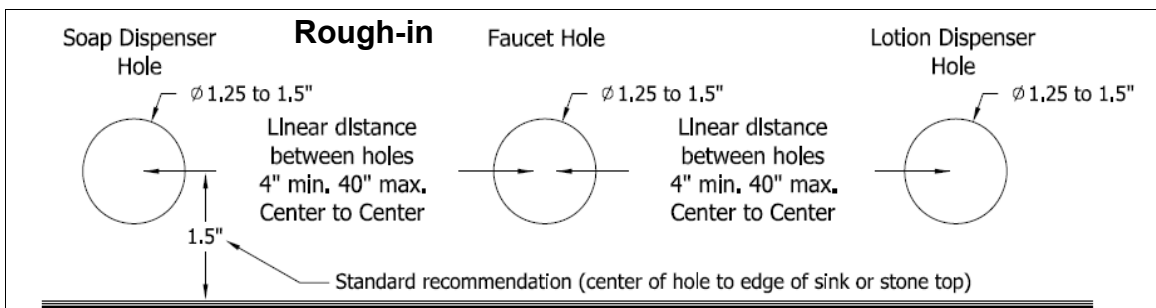

Package Includes

Spout

Soap Pump

All Hose Connections between Pump and Spout

800ml Soap Bottle

Battery Case and Case Holder

Mounting Hardware

Remote Control Optional

All hardware needed for satisfactory installation

**DESIGNED
& ASSEMBLED IN**

U.S.A.

BEST SUITED FOR VESSEL SINK APPLICATIONS WHERE THE TOP OF THE SINK IS 3" ABOVE THE COUNTERTOP SURFACE

SPECIFICATIONS

MODEL:	PYOS-1403
SPOUT:	BRASS
POWER:	4 (D) BATTERIES / AC ADAPTER OPTIONAL
SOAP PUMP:	6 VOLT NOISE-FREE PERISTALTIC PUMP SYSTEM
COUNTER ACCOMMODATIONS:	PLEASE VIEW ROUGH-IN DRAWINGS ON PAGE TWO
SENSOR TYPE:	ACTIVE INFRARED, SELF-ADJUSTING
SENSING RANGE:	ADJUSTABLE WITH OPTIONAL REMOTE CONTROL
WORKING SOAP:	STANDARD LIQUID SOAP. NO GRIT (INDUSTRIAL) SOAP
SOAP BOTTLE CAPACITY:	800ML (JUST UNDER A QUART) OPTIONAL 1 GALLON CONTAINERS
SOAP AMOUNT PER USE:	0.5ML TO 1.5ML, ADJUSTABLE WITH OPTIONAL REMOTE CONTROL