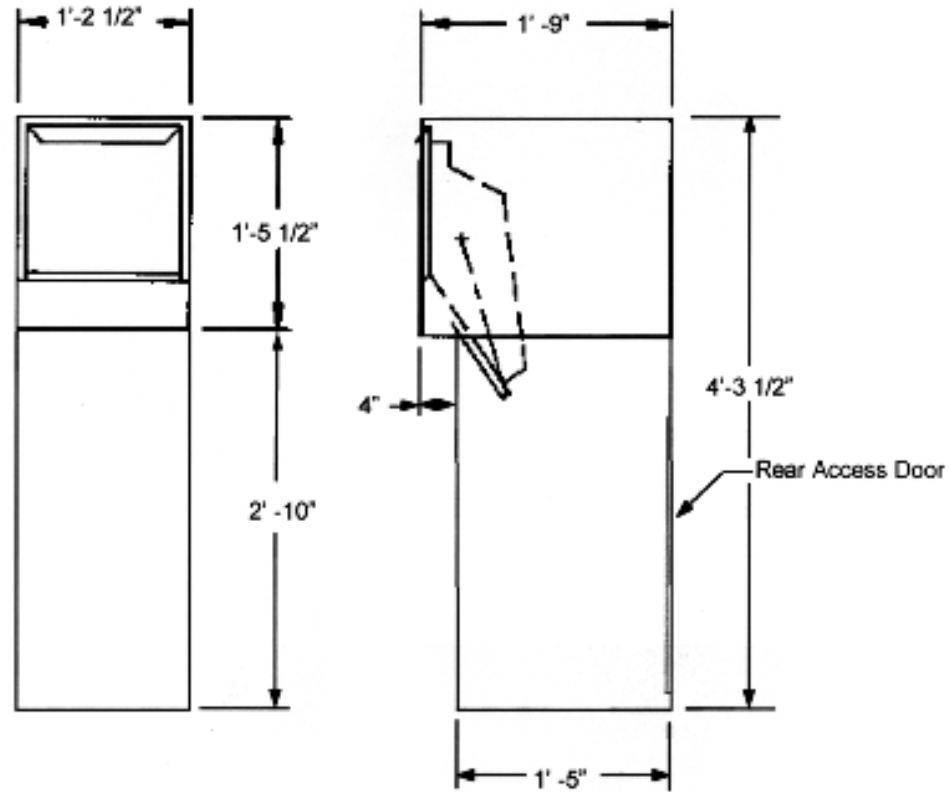

diagrams & dimensions

Wall-Mount Vault

14 Inch Wall-Mount Vault - Model Number DVWM0062S
(shown as complete assembly - available separately)