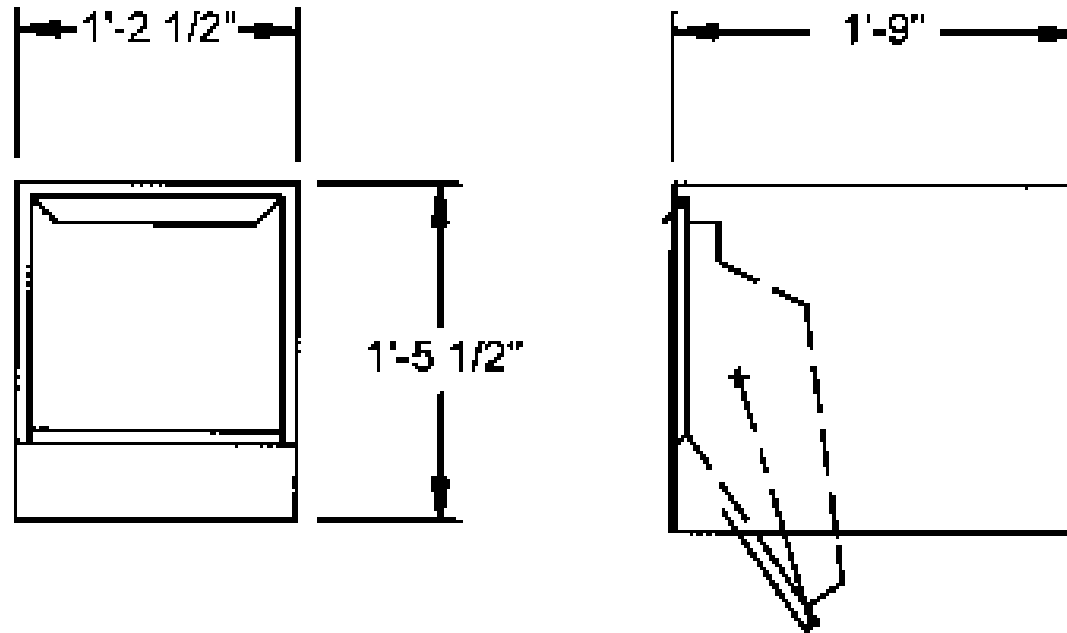

diagrams & dimensions

Wall-Mount Vault

**14 Inch Wall-Mount Vault - Model Number DVWM0062S
(shown without optional package-drop hold)**