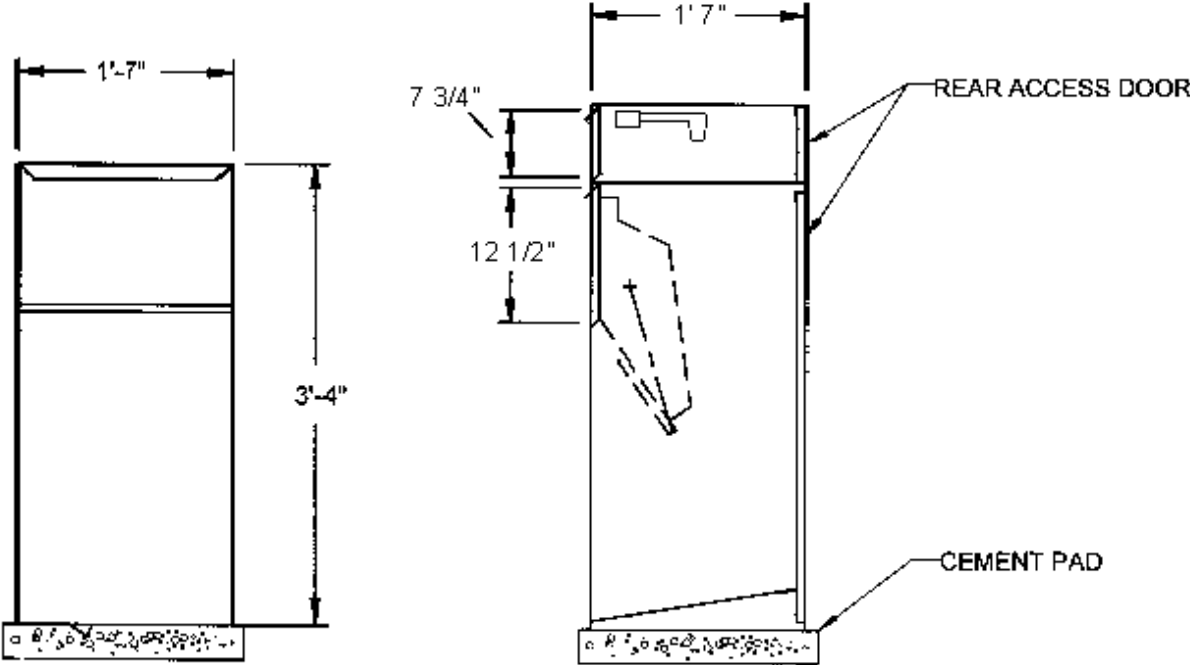

diagrams & dimensions

Curbside Vaults

Curbside Vault without Locking Letterbox – Model Number DVCS0020 (left)

Curbside Vault with Locking Letterbox – Model Number DVCS0015 (right)