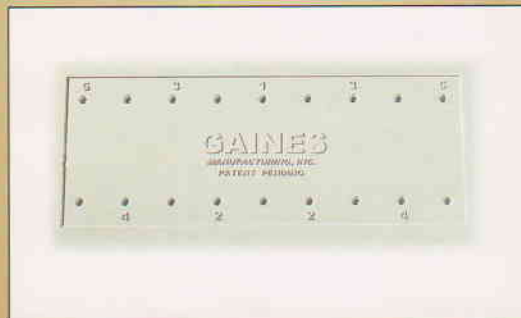

HouseMark Plaque Specifications

	SML OVAL	SML RNDT	LRG OVAL	LRG RNDT
Width	13-1/8"	12-11/16"	19-5/16"	18-11/16"
Height	7-1/8"	7-5/16"	9"	9-5/16"
Depth	3/4"	3/4"	3/4"	3/4"

WEIGHT (Plaque only)

	SML OVAL	SML RNDT	LRG OVAL	LRG RNDT
LEVEL 1	2.40 lbs.	2.65 lbs.	4.40 lbs.	4.85 lbs.
LEVEL 2	1.65 lbs.	1.75 lbs.	2.95 lbs.	3.40 lbs.

(All specifications are approximate.)

Our Patented Number Alignment System Sets HouseMark Address Plaques Apart

All plaque backs have pre-punched holes which makes number alignment mistake proof

STEP 1 Select and drill through pre-punched number holes using drill bit provided with address plaque