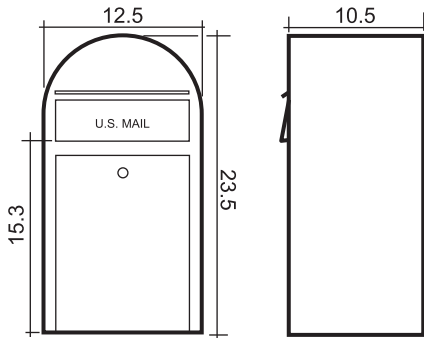

Specifications:

BOBI CLASSIC

BOBI GRANDE

BOBI GRANDE S

BOBI JUMBO

BOBI ROUND

Keep in mind USPS regulations

Post Office requirements for installation of Bobi mailbox for homeowners with curbside delivery.

Mailbox must be placed on the righthand side of the road in the direction of travel of the carrier.

The mailbox must be placed to conform with state laws and highway regulations, and must be accessible to the carriers without leaving their vehicles.

Contact your local post office before installing the mailbox to ensure its correct placement and height at the street.

A curbside mailbox must bear a box or house number, inscribed in neat numerals at least 1" high in the side of the box or on the door if boxes are grouped. The mailbox may also bear the owner's name.