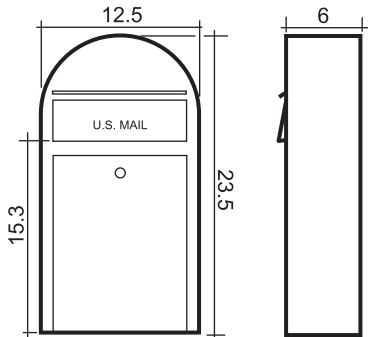

Specifications:

BOBI CLASSIC

BOBI GRANDE

BOBI GRANDE S

BOBI JUMBO

BOBI ROUND

Keep in mind USPS regulations

Post Office requirements for installation of Bobi mailbox for homeowners with curbside delivery.

Mailbox must be placed on the righthand side of the road in the direction of travel of the carrier.

The mailbox must be placed to conform with state laws and highway regulations, and must be accessible to the carriers without leaving their vehicles.

Contact your local post office before installing the mailbox to ensure its correct placement and height at the street.

A curbside mailbox must bear a box or house number, inscribed in neat numerals at least 1" high in the side of the box or on the door if boxes are grouped. The mailbox may also bear the owner's name.