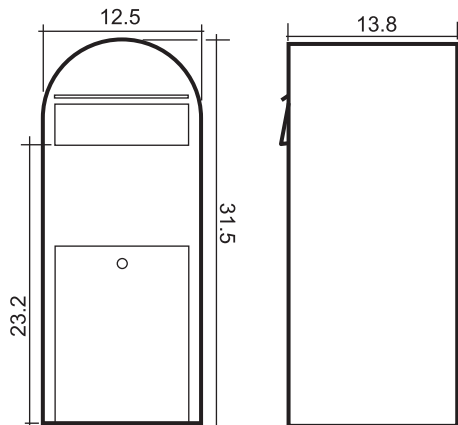

Specifications:

BOBI CLASSIC

BOBI GRANDE

BOBI GRANDE S

BOBI JUMBO

BOBI ROUND

Keep in mind USPS regulations

Post Office requirements for installation of Bobi mailbox for homeowners with curbside delivery.

Mailbox must be placed on the righthand side of the road in the direction of travel of the carrier.

The mailbox must be placed to conform with state laws and highway regulations, and must be accessible to the carriers without leaving their vehicles.

Contact your local post office before installing the mailbox to ensure its correct placement and height at the street.

A curbside mailbox must bear a box or house number, inscribed in neat numerals at least 1" high in the side of the box or on the door if boxes are grouped. The mailbox may also bear the owner's name.