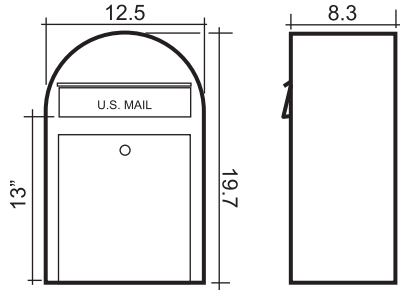

Specifications:

BOBI CLASSIC

BOBI GRANDE

BOBI GRANDE S

BOBI JUMBO

BOBI ROUND

Keep in mind USPS regulations

Post Office requirements for installation of Bobi mailbox for homeowners with curbside delivery.

Mailbox must be placed on the righthand side of the road in the direction of travel of the carrier.

The mailbox must be placed to conform with state laws and highway regulations, and must be accessible to the carriers without leaving their vehicles.

Contact your local post office before installing the mailbox to ensure its correct placement and height at the street.

A curbside mailbox must bear a box or house number, inscribed in neat numerals at least 1" high in the side of the box or on the door if boxes are grouped. The mailbox may also bear the owner's name.