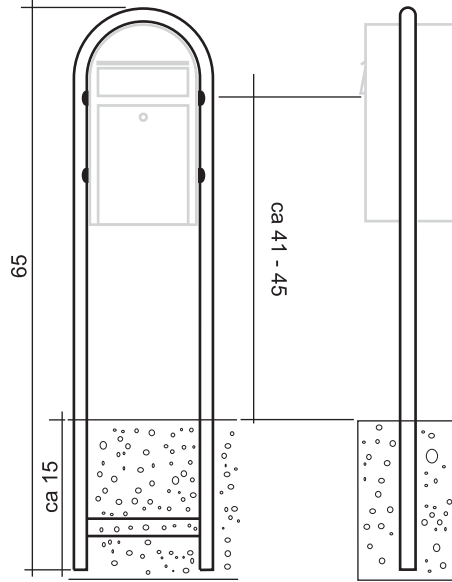

Specifications:

BOBI CLASSIC

BOBI GRANDE

BOBI GRANDE S

BOBI JUMBO

BOBI ROUND

Keep in mind USPS regulations

Post Office requirements for installation of Bobi mailbox for homeowners with curbside delivery.

Mailbox must be placed on the righthand side of the road in the direction of travel of the carrier.

The mailbox must be placed to conform with state laws and highway regulations, and must be accessible to the carriers without leaving their vehicles.

Contact your local post office before installing the mailbox to ensure its correct placement and height at the street.

A curbside mailbox must bear a box or house number, inscribed in neat numerals at least 1" high in the side of the box or on the door if boxes are grouped. The mailbox may also bear the owner's name.