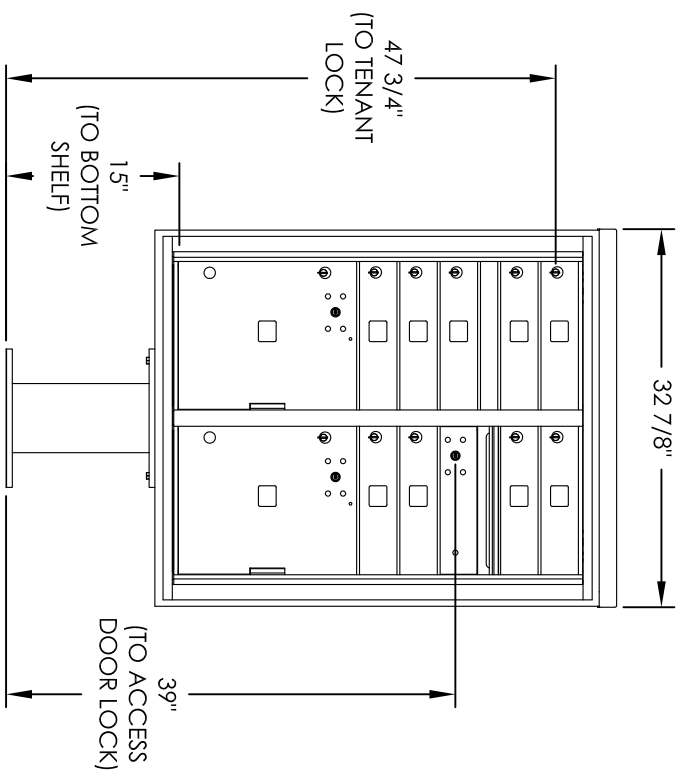

Versatile™ 4C Pedestal Mount Mailbox, 4CADD-09-P

PEDESTAL DETAIL

COMPARTMENT CHART

| DESCRIPTION | COMPARTMENT | COMPARTMENT SIZE | QTY. |
|---------------|-------------|-----------------------|------|
| MAILBOX | MB1 | 3" H x 12" W x 15" D | 9 |
| OUTGOING MAIL | OM1 | 3" H x 12" W x 15" D | 1 |
| PARCEL | PL15 | 15" H x 12" W x 15" D | 2 |

PRODUCT SERIES: VERSATILE™ 4C PEDESTAL MOUNT MAILBOX

- NOTES:
1. 4C pedestal units are for private applications only / not USPS Approved.
 2. May be installed outside or inside - see foundation specification details within the 4C Installation Manual.

| | | | |
|------------------|--------------|---------------|-----------|
| MODEL 4CADD-09-P | | REV | C |
| SCALE | NONE | LAST REV DATE | 5/14/2014 |
| DRAWING NUMBER | 4CADD-09-PCS | DRAWN BY | SDH |