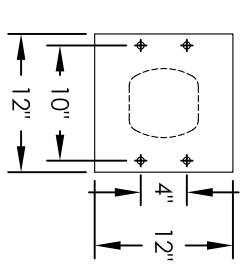

Versatile™ 4C Pedestal Mount Mailbox, 4CADD-09-P

PEDESTAL DETAIL

COMPARTMENT CHART

| DESCRIPTION | COMPARTMENT | COMPARTMENT SIZE | QTY. |
|---------------|-------------|-----------------------|------|
| MAILBOX | MB1 | 3" H x 12" W x 15" D | 9 |
| OUTGOING MAIL | OM1 | 3" H x 12" W x 15" D | 1 |
| PARCEL | PL15 | 15" H x 12" W x 15" D | 2 |

| | | | |
|------------------|--------------|---------------|-----------|
| MODEL 4CADD-09-P | | REV | C |
| SCALE | NONE | LAST REV DATE | 5/14/2014 |
| DRAWING NUMBER | 4CADD-09-PCS | DRAWN BY | SDH |