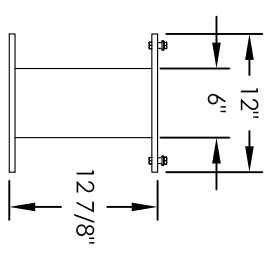

Versatile™ 4C Pedestal Mount Mailbox, 4CADD-09-P

PEDESTAL DETAIL

COMPARTMENT CHART

| DESCRIPTION | COMPARTMENT | COMPARTMENT SIZE | QTY. |
|---------------|-------------|-----------------------|------|
| MAILBOX | MB1 | 3" H x 12" W x 15" D | 9 |
| OUTGOING MAIL | OM1 | 3" H x 12" W x 15" D | 1 |
| PARCEL | PL15 | 15" H x 12" W x 15" D | 2 |

| | | | |
|------------------|--------------|---------------|-----------|
| MODEL 4CADD-09-P | | REV | C |
| SCALE | NONE | LAST REV DATE | 5/14/2014 |
| DRAWING NUMBER | 4CADD-09-PCS | DRAWN BY | SDH |