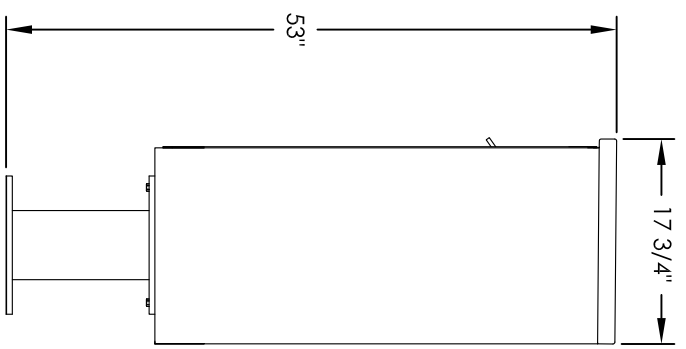

Versatile™ 4C Pedestal Mount Mailbox, 4CADD-09-P

PEDESTAL DETAIL

COMPARTMENT CHART

| DESCRIPTION | COMPARTMENT | COMPARTMENT SIZE | QTY. |
|---------------|-------------|-----------------------|------|
| MAILBOX | MB1 | 3" H x 12" W x 15" D | 9 |
| OUTGOING MAIL | OM1 | 3" H x 12" W x 15" D | 1 |
| PARCEL | PL15 | 15" H x 12" W x 15" D | 2 |

PRODUCT SERIES: VERSATILE™ 4C PEDESTAL MOUNT MAILBOX

- NOTES:
1. 4C pedestal units are for private applications only / not USPS Approved.
 2. May be installed outside or inside - see foundation specification details within the 4C Installation Manual.

| | | | |
|------------------|--------------|---------------|-----------|
| MODEL 4CADD-09-P | | REV | C |
| SCALE | NONE | LAST REV DATE | 5/14/2014 |
| DRAWING NUMBER | 4CADD-09-PCS | DRAWN BY | SDH |