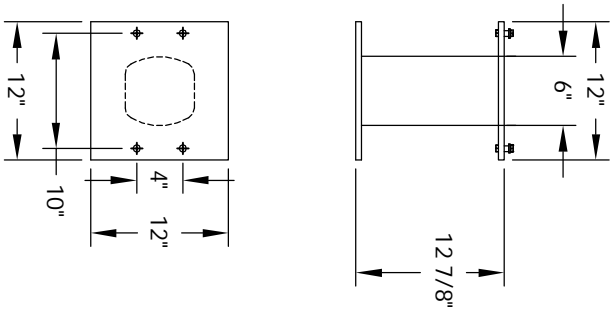

Versatile™ 4C Pedestal Mount Collection Box, 4C16S-HOP-P

PEDESTAL DETAIL

MAX BUNDLE SIZE			
HEIGHT	WIDTH	LENGTH	
4 1/4"	11 3/8"	6 1/4"	
3 1/2"	11 3/8"	11 1/2"	
3"	11 3/8"	14 3/4"	
2 1/2"	11 3/8"	14 3/4"	

- NOTES:
1. 4C pedestal units are for private applications only / not USPS Approved.
 2. May be installed outside or inside - see foundation specification details within the 4C Installation Manual.
 3. Collection Box compartment size is 20 5/8" H x 12" W x 15"D.
 4. Fixed top panel is for security purposes and is not usable.

PRODUCT SERIES: **VERSATILE™ 4C PEDESTAL MOUNT COLLECTION BOX**

MODEL	4C16S-HOP-P		REV	C
SCALE	NONE		LAST REV DATE	7/02/14
DRAWING NUMBER	4C16S-HOP-PCS		DRAWN BY	TNS