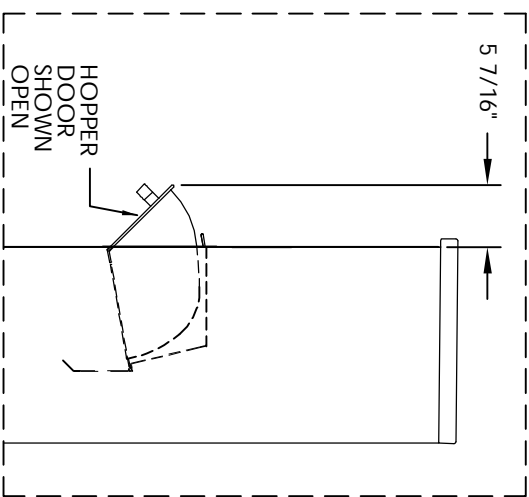

Versatile™ 4C Pedestal Mount Collection Box, 4C16S-HOP-P

PEDESTAL DETAIL

MAX BUNDLE SIZE			
HEIGHT	WIDTH	LENGTH	
4 1/4"	11 3/8"	6 1/4"	
3 1/2"	11 3/8"	11 1/2"	
3"	11 3/8"	14 3/4"	
2 1/2"	11 3/8"	14 3/4"	

- NOTES:
1. 4C pedestal units are for private applications only / not USPS Approved.
 2. May be installed outside or inside - see foundation specification details within the 4C Installation Manual.
 3. Collection Box compartment size is 20 5/8" H x 12" W x 15"D.
 4. Fixed top panel is for security purposes and is not usable.

PRODUCT SERIES: **VERSATILE™ 4C PEDESTAL MOUNT COLLECTION BOX**

MODEL	4C16S-HOP-P		REV	C
SCALE	NONE		LAST REV DATE	7/02/14
DRAWING NUMBER	4C16S-HOP-PCS		DRAWN BY	TNS