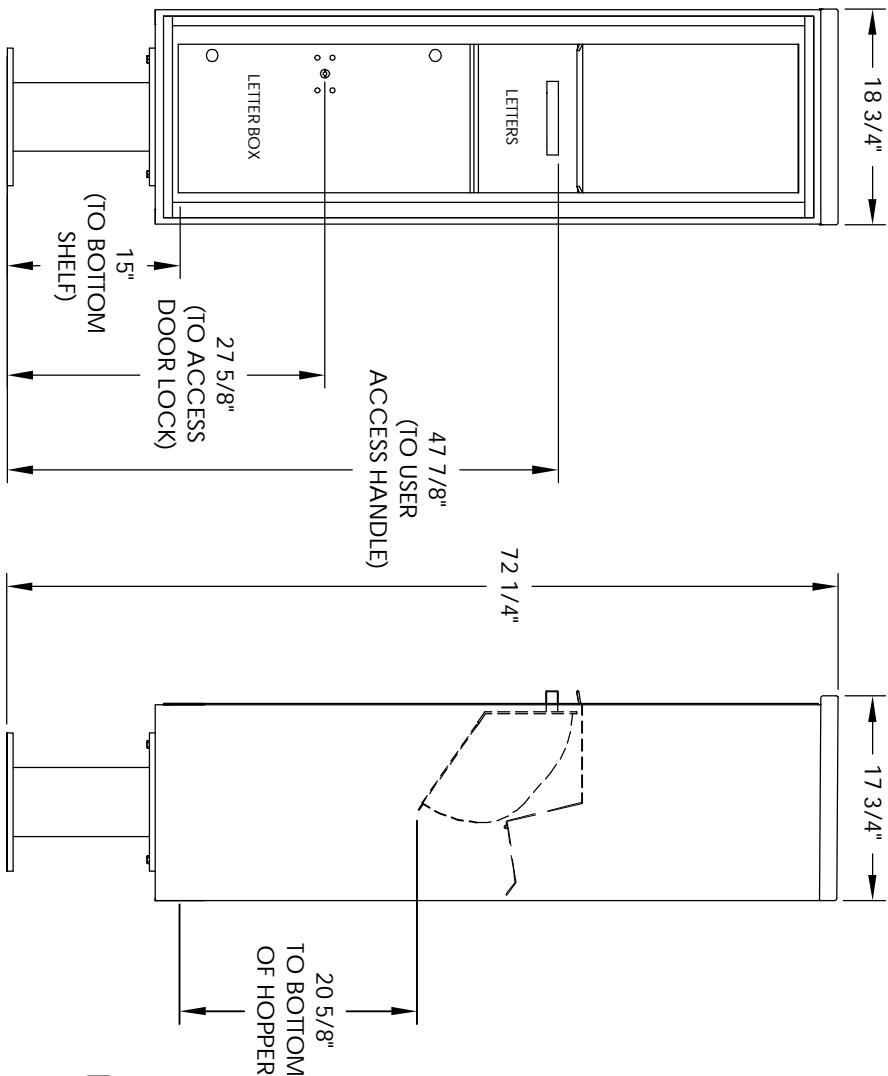

Versatile™ 4C Pedestal Mount Collection Box, 4C16S-HOP-P

PEDESTAL DETAIL

MAX BUNDLE SIZE			
HEIGHT	WIDTH	LENGTH	
4 1/4"	11 3/8"	6 1/4"	
3 1/2"	11 3/8"	11 1/2"	
3"	11 3/8"	14 3/4"	
2 1/2"	11 3/8"	14 3/4"	

- NOTES:
1. 4C pedestal units are for private applications only / not USPS Approved.
 2. May be installed outside or inside - see foundation specification details within the 4C Installation Manual.
 3. Collection Box compartment size is 20 5/8" H x 12" W x 15"D.
 4. Fixed top panel is for security purposes and is not usable.

PRODUCT SERIES: **VERSATILE™ 4C PEDESTAL MOUNT COLLECTION BOX**

MODEL	4C16S-HOP-P		REV	C
SCALE	NONE		LAST REV DATE	7/02/14
DRAWING NUMBER	4C16S-HOP-PCS		DRAWN BY	TNS