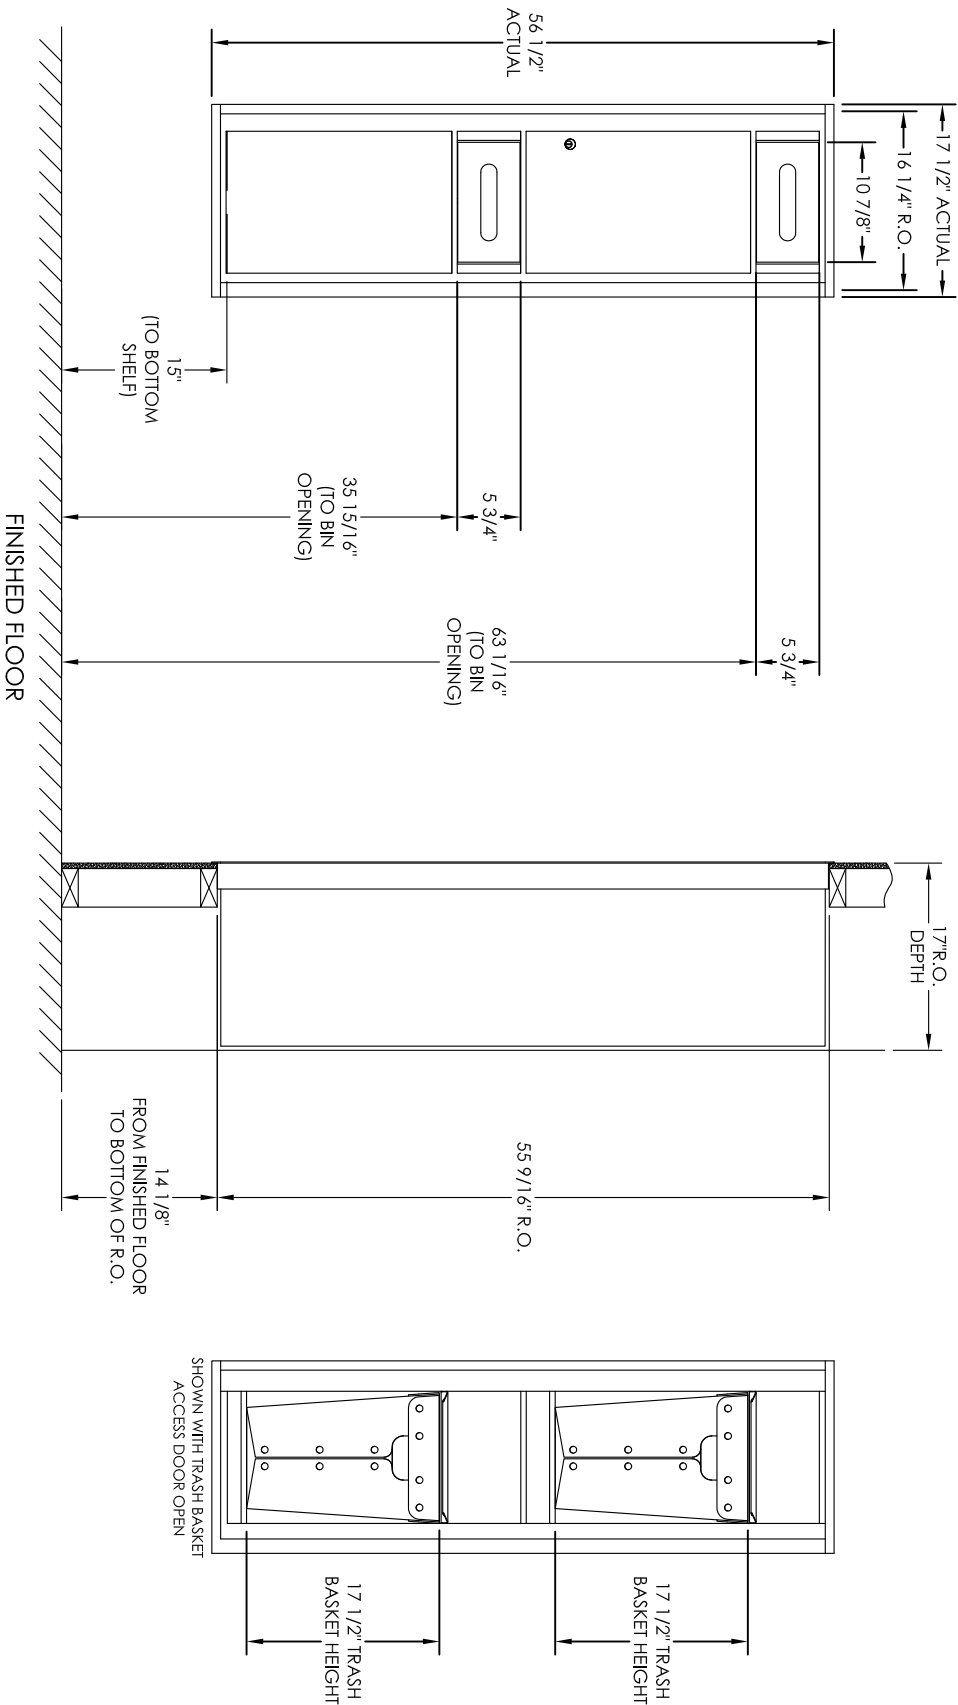

versatile™ 4C Trash/Recycling Bin, 4C16S-BIN

Notes:

1. 4C Trash/Recycling Bins are for private application only / not USPS Approved.
2. Module may be recessed, surface, or pedestal mounted and coordinates with Florence 4C mailbox modules; see installation manual for details.
3. Includes (2) trash/recycling compartments, (2) 10-gallon trash baskets made of recycled plastic and customized to compartments (Note: trash bag furnished by others).

PRODUCT SERIES: VERSATILE™ 4C TRASH/RECYCLING BIN

MODEL	4C16S-BIN	REV	B
SCALE	NONE	LAST REV DATE	6/17/14
DRAWING NUMBER	4C16S-BINCS	DRAWN BY	AFD