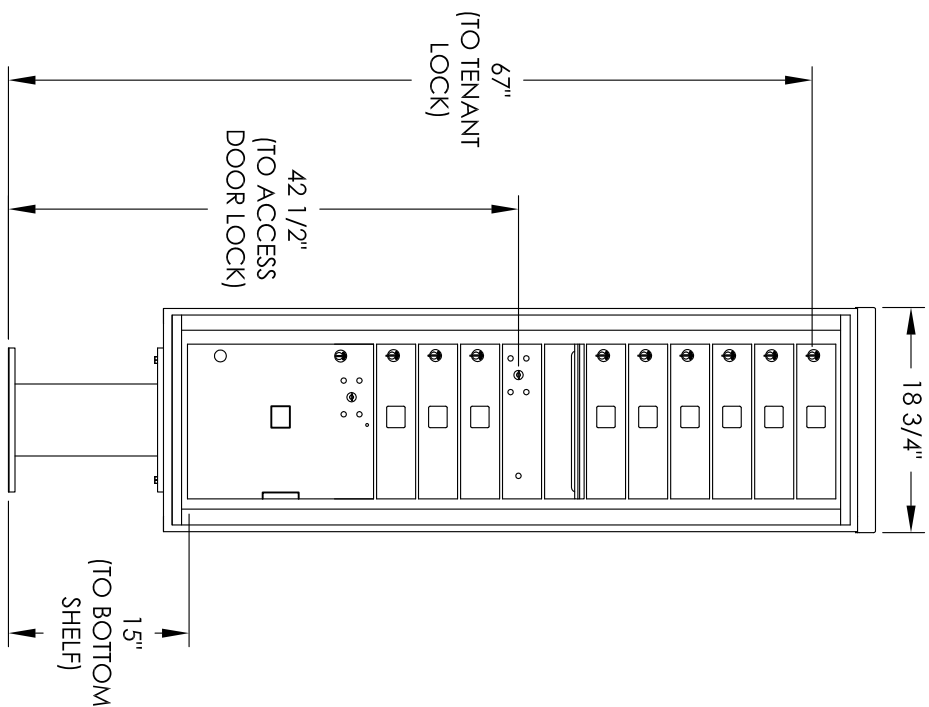

Versatile™ 4C Pedestal Mount Mailbox, 4C16S-09-P

PEDESTAL DETAIL

COMPARTMENT CHART

DESCRIPTION	COMPARTMENT	COMPARTMENT SIZE	QTY.
MAILBOX	MB1	3" H x 12" W x 15" D	9
OUTGOING MAIL	OM2	6-1/2" H x 12" W x 15" D	1
PARCEL	PL15	15" H x 12" W x 15" D	1

PRODUCT SERIES: VERSATILE™ 4C PEDESTAL MOUNT

- NOTES:
1. 4C pedestal units are for private applications only / not USPS Approved.
 2. May be installed outside or inside - see foundation specification details within the 4C Installation Manual.

MODEL 4C16S-09-P		REV D	
SCALE NONE	LAST REV DATE 5/16/2014		
DRAWING NUMBER 4C16S-09-PCS	DRAWN BY SDH		