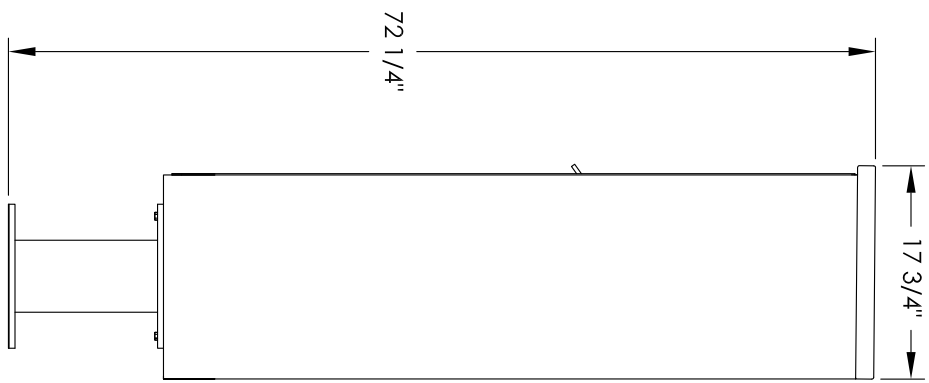

Versatile™ 4C Pedestal Mount Mailbox, 4C16S-09-P

PEDESTAL DETAIL

COMPARTMENT CHART

DESCRIPTION	COMPARTMENT	COMPARTMENT SIZE	QTY.
MAILBOX	MB1	3" H x 12" W x 15" D	9
OUTGOING MAIL	OM2	6-1/2" H x 12" W x 15" D	1
PARCEL	PL15	15" H x 12" W x 15" D	1

PRODUCT SERIES: VERSATILE™ 4C PEDESTAL MOUNT

- NOTES:
1. 4C pedestal units are for private applications only / not USPS Approved.
 2. May be installed outside or inside - see foundation specification details within the 4C Installation Manual.

MODEL 4C16S-09-P		REV D	
SCALE NONE	LAST REV DATE 5/16/2014		
DRAWING NUMBER 4C16S-09-PCS	DRAWN BY SDH		