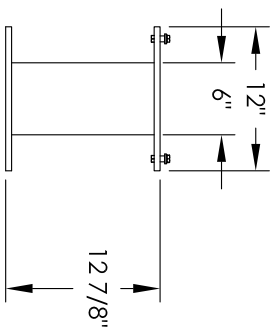

Versatile™ 4C Pedestal Mount Mailbox, 4C16S-09-P

PEDESTAL DETAIL

COMPARTMENT CHART

DESCRIPTION	COMPARTMENT	COMPARTMENT SIZE	QTY.
MAILBOX	MB1	3" H x 12" W x 15" D	9
OUTGOING MAIL	OM2	6-1/2" H x 12" W x 15" D	1
PARCEL	PL15	15" H x 12" W x 15" D	1

MODEL 4C16S-09-P		REV D	
SCALE NONE	LAST REV DATE 5/16/2014		
DRAWING NUMBER 4C16S-09-PCS	DRAWN BY SDH		