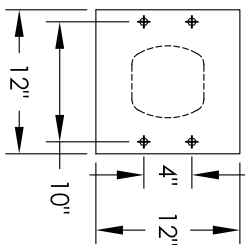

Versatile™ 4C Pedestal Mount Mailbox, 4C16S-09-P

PEDESTAL DETAIL

COMPARTMENT CHART

DESCRIPTION	COMPARTMENT	COMPARTMENT SIZE	QTY.
MAILBOX	MB1	3" H x 12" W x 15" D	9
OUTGOING MAIL	OM2	6-1/2" H x 12" W x 15" D	1
PARCEL	PL15	15" H x 12" W x 15" D	1

MODEL 4C16S-09-P		REV D	
SCALE NONE	LAST REV DATE 5/16/2014		
DRAWING NUMBER 4C16S-09-PCS	DRAWN BY SDH		