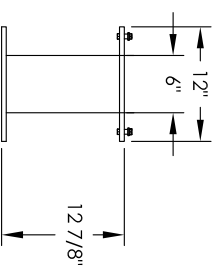

Versatile™ 4C Pedestal Mount Mailbox, 4C16D-8P-P

PEDESTAL DETAIL

COMPARTMENT CHART

DESCRIPTION	COMPARTMENT	COMPARTMENT SIZE	QTY.
PARCEL	PL3	10" H x 12" W x 15" D	4
PARCEL	PL4	13-1/2" H x 12" W x 15" D	1
PARCEL	PL5	15" H x 12" W x 15" D	2
PARCEL	PL5	17" H x 12" W x 15" D	1

MODEL	4C16D-8P-P	REV	D
SCALE	NONE	LAST REV DATE	5/14/2014
DRAWING NUMBER	4C16D-8P-PCS	DRAWN BY	SDH