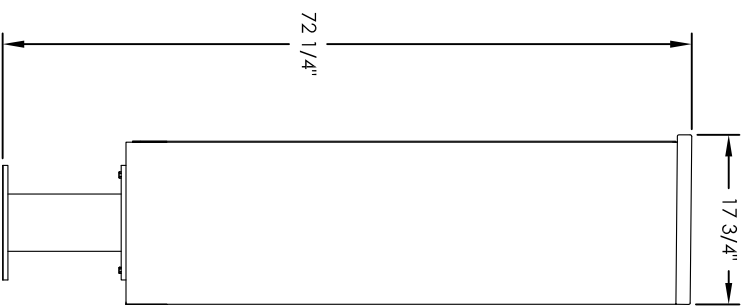

Versatile™ 4C Pedestal Mount Mailbox, 4C16D-8P-P

PEDESTAL DETAIL

COMPARTMENT CHART

DESCRIPTION	COMPARTMENT	COMPARTMENT SIZE	QTY.
PARCEL	PL3	10" H x 12" W x 15" D	4
PARCEL	PL4	13-1/2" H x 12" W x 15" D	1
PARCEL	PL5	15" H x 12" W x 15" D	2
PARCEL	PL5	17" H x 12" W x 15" D	1

PRODUCT SERIES: VERSATILE™ 4C PEDESTAL MOUNT MAILBOX

- NOTES:
1. 4C pedestal units are for private applications only / not USPS Approved.
 2. May be installed outside or inside - see foundation specification details within the 4C Installation Manual.

MODEL	4C16D-8P-P	REV	D
SCALE	NONE	LAST REV DATE	5/14/2014
DRAWING NUMBER	4C16D-8P-PCS	DRAWN BY	SDH