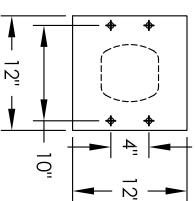

Versatile™ 4C Pedestal Mount Mailbox, 4C16D-8P-P

PEDESTAL DETAIL

COMPARTMENT CHART

DESCRIPTION	COMPARTMENT	COMPARTMENT SIZE	QTY.
PARCEL	PL3	10" H x 12" W x 15" D	4
PARCEL	PL4	13-1/2" H x 12" W x 15" D	1
PARCEL	PL5	15" H x 12" W x 15" D	2
PARCEL	PL5	17" H x 12" W x 15" D	1

MODEL	4C16D-8P-P	REV	D
SCALE	NONE	LAST REV DATE	5/14/2014
DRAWING NUMBER	4C16D-8P-PCS	DRAWN BY	SDH