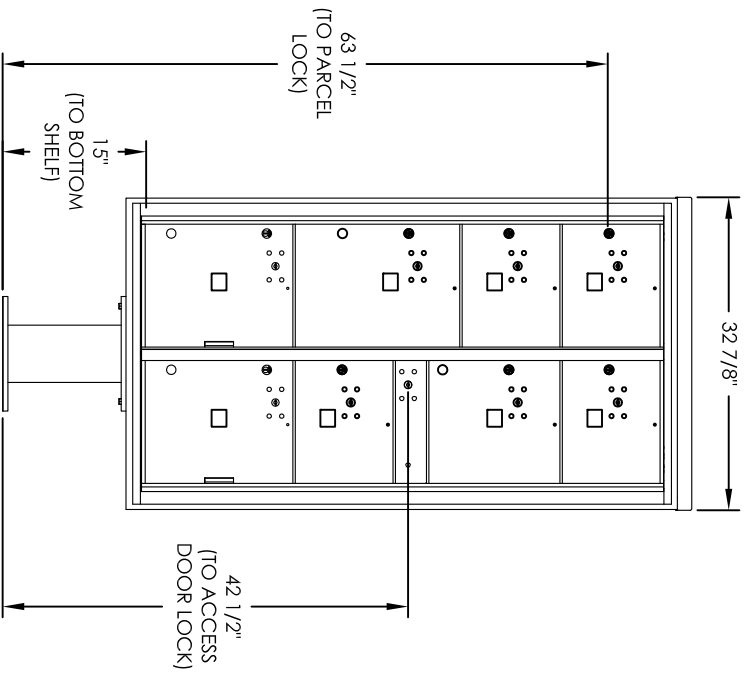

Versatile™ 4C Pedestal Mount Mailbox, 4C16D-8P-P

PEDESTAL DETAIL

COMPARTMENT CHART

DESCRIPTION	COMPARTMENT	COMPARTMENT SIZE	QTY.
PARCEL	PL3	10" H x 12" W x 15" D	4
PARCEL	PL4	13-1/2" H x 12" W x 15" D	1
PARCEL	PL5	15" H x 12" W x 15" D	2
PARCEL	PL5	17" H x 12" W x 15" D	1

PRODUCT SERIES: VERSATILE™ 4C PEDESTAL MOUNT MAILBOX

- NOTES:
1. 4C pedestal units are for private applications only / not USPS Approved.
 2. May be installed outside or inside - see foundation specification details within the 4C Installation Manual.

MODEL	4C16D-8P-P	REV	D
SCALE	NONE	LAST REV DATE	5/14/2014
DRAWING NUMBER	4C16D-8P-PCS	DRAWN BY	SDH