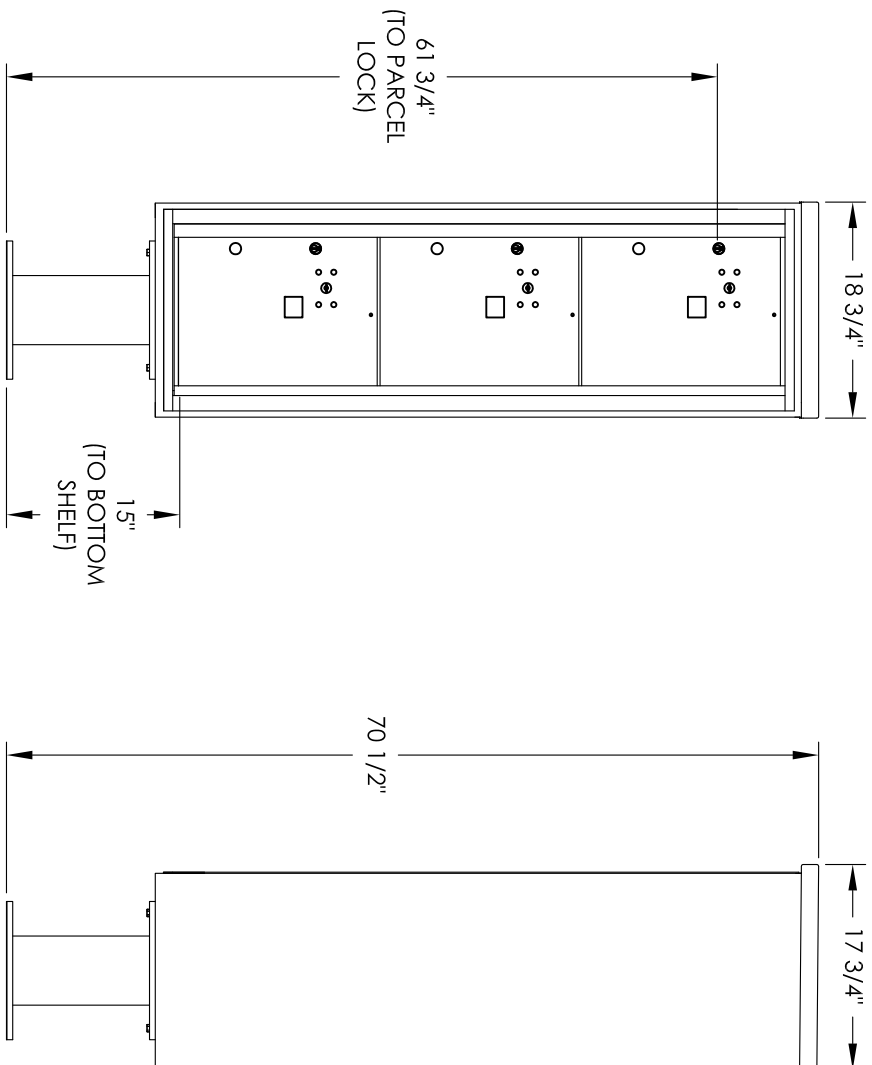

Versatile™ 4C Pedestal Mount Mailbox, 4C15S-3P-P

PEDESTAL DETAIL

COMPARTMENT CHART

DESCRIPTION	COMPARTMENT	COMPARTMENT SIZE	QTY.
PARCEL	PLUS	17" H x 12" W x 15" D	3

PRODUCT SERIES: VERSATILE™ 4C PEDESTAL MOUNT MAILBOX

MODEL	REV
4C15S-3P-P	B
SCALE	LAST REV DATE
NONE	5/3/2014
DRAWING NUMBER	DRAWN BY
4C15S-3P-PCS	SDH

- NOTES:
1. 4C pedestal units are for private applications only / not USPS Approved.
 2. May be installed outside or inside - see foundation specification details within the 4C Installation Manual.