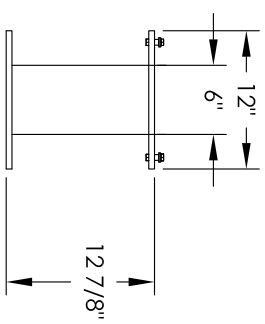

Versatile™ 4C Pedestal Mount Mailbox, 4C15S-3P-P

PEDESTAL DETAIL

COMPARTMENT CHART

DESCRIPTION	COMPARTMENT	COMPARTMENT SIZE	QTY.
PARCEL	PLUS	17" H x 12" W x 15" D	3

PRODUCT SERIES: VERSATILE™ 4C PEDESTAL MOUNT MAILBOX

MODEL	REV
4C15S-3P-P	B
SCALE	LAST REV DATE
NONE	5/3/2014
DRAWING NUMBER	DRAWN BY
4C15S-3P-PCS	SDH

- NOTES:
1. 4C pedestal units are for private applications only / not USPS Approved.
 2. May be installed outside or inside - see foundation specification details within the 4C Installation Manual.