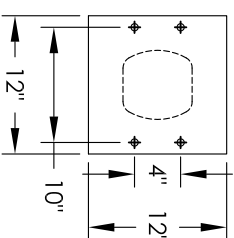

Versatile™ 4C Pedestal Mount Mailbox, 4C15S-3P-P

PEDESTAL DETAIL

COMPARTMENT CHART

DESCRIPTION	COMPARTMENT	COMPARTMENT SIZE	QTY.
PARCEL	PLUS	17" H x 12" W x 15" D	3

PRODUCT SERIES: VERSATILE™ 4C PEDESTAL MOUNT MAILBOX

MODEL	REV
4C15S-3P-P	B
SCALE	LAST REV DATE
NONE	5/3/2014
DRAWING NUMBER	DRAWN BY
4C15S-3P-PCS	SDH

- NOTES:
1. 4C pedestal units are for private applications only / not USPS Approved.
 2. May be installed outside or inside - see foundation specification details within the 4C Installation Manual.