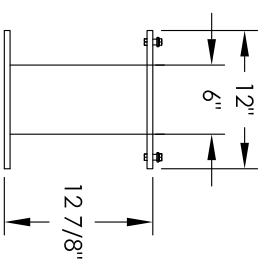

Versatile™ 4C Pedestal Mount Mailbox, 4C15S-13-P

PEDESTAL DETAIL

COMPARTMENT CHART

DESCRIPTION	COMPARTMENT	COMPARTMENT SIZE	QTY.
MAILBOX	MB1	3" H x 12" W x 15" D	13
OUTGOING MAIL	OM2	6-1/2" H x 12" W x 15" D	1

PRODUCT SERIES: VERSATILE™ 4C PEDESTAL MOUNT MAILBOX

MODEL	4C15S-13-P	REV	B
SCALE	NONE	LAST REV DATE	5/12/2014
DRAWING NUMBER	4C15S-13-PCS	DRAWN BY	SDH

- NOTES:
1. 4C pedestal units are for private applications only / not USPS Approved.
 2. May be installed outside or inside - see foundation specification details within the 4C Installation Manual.