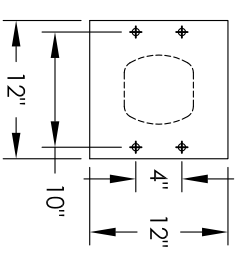

Versatile™ 4C Pedestal Mount Mailbox, 4C15S-13-P

PEDESTAL DETAIL

COMPARTMENT CHART

DESCRIPTION	COMPARTMENT	COMPARTMENT SIZE	QTY.
MAILBOX	MB1	3" H x 12" W x 15" D	13
OUTGOING MAIL	OM2	6-1/2" H x 12" W x 15" D	1

PRODUCT SERIES: VERSATILE™ 4C PEDESTAL MOUNT MAILBOX

MODEL	4C15S-13-P	REV	B
SCALE	NONE	LAST REV DATE	5/12/2014
DRAWING NUMBER	4C15S-13-PCS	DRAWN BY	SDH

- NOTES:
1. 4C pedestal units are for private applications only / not USPS Approved.
 2. May be installed outside or inside - see foundation specification details within the 4C Installation Manual.