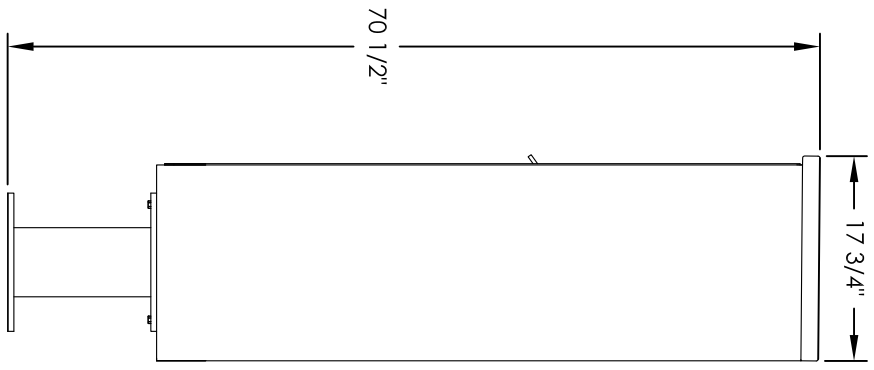

Versatile™ 4C Pedestal Mount Mailbox, 4C15S-13-P

PEDESTAL DETAIL

COMPARTMENT CHART

DESCRIPTION	COMPARTMENT	COMPARTMENT SIZE	QTY.
MAILBOX	MB1	3" H x 12" W x 15" D	13
OUTGOING MAIL	OM2	6-1/2" H x 12" W x 15" D	1

PRODUCT SERIES: VERSATILE™ 4C PEDESTAL MOUNT MAILBOX

MODEL	4C15S-13-P	REV	B
SCALE	NONE	LAST REV DATE	5/12/2014
DRAWING NUMBER	4C15S-13-PCS	DRAWN BY	SDH

- NOTES:
1. 4C pedestal units are for private applications only / not USPS Approved.
 2. May be installed outside or inside - see foundation specification details within the 4C Installation Manual.