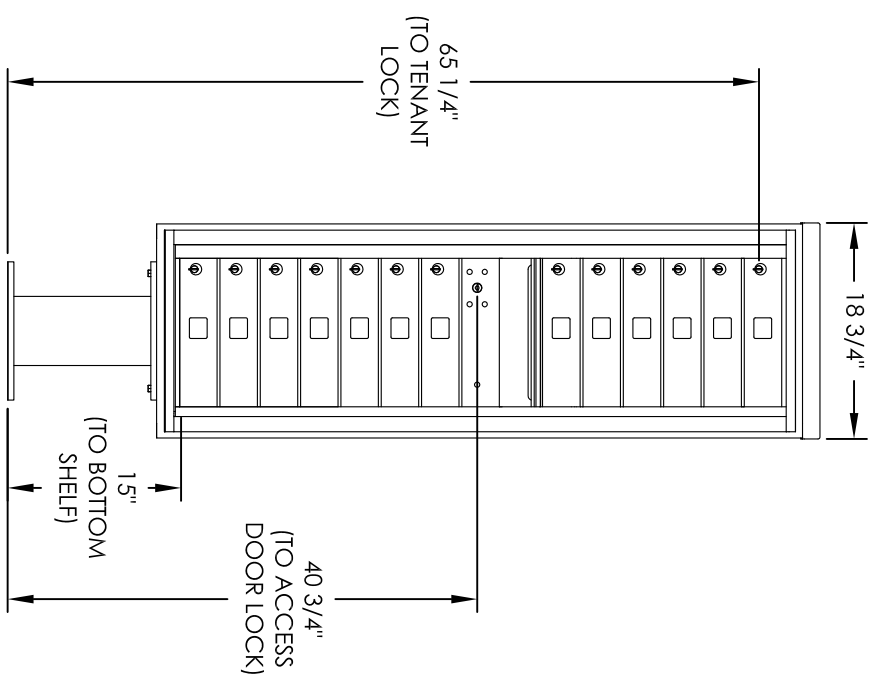

Versatile™ 4C Pedestal Mount Mailbox, 4C15S-13-P

PEDESTAL DETAIL

COMPARTMENT CHART

DESCRIPTION	COMPARTMENT	COMPARTMENT SIZE	QTY.
MAILBOX	MB1	3" H x 12" W x 15" D	13
OUTGOING MAIL	OM2	6-1/2" H x 12" W x 15" D	1

PRODUCT SERIES: VERSATILE™ 4C PEDESTAL MOUNT MAILBOX

MODEL	4C15S-13-P	REV	B
SCALE	NONE	LAST REV DATE	5/12/2014
DRAWING NUMBER	4C15S-13-PCS	DRAWN BY	SDH

- NOTES:
1. 4C pedestal units are for private applications only / not USPS Approved.
 2. May be installed outside or inside - see foundation specification details within the 4C Installation Manual.