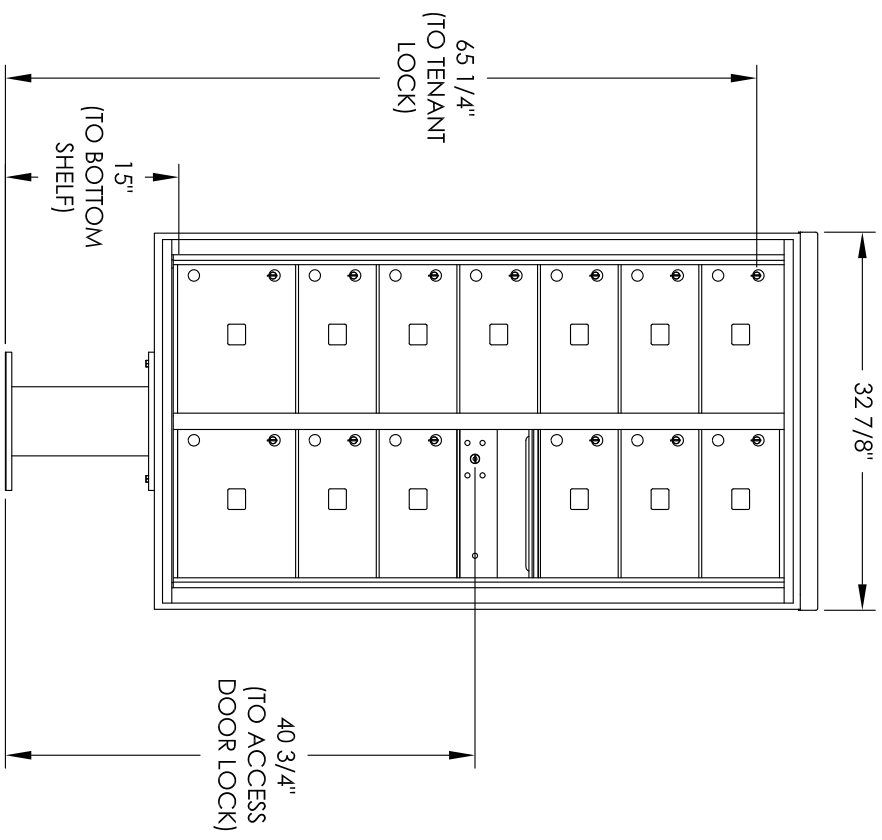

Versatile™ 4C Pedestal Mount Mailbox, 4C15D-13-P

PEDESTAL DETAIL

COMPARTMENT CHART

DESCRIPTION	COMPARTMENT	COMPARTMENT SIZE	QTY.
MAILBOX	MB2	6-1/2" H x 12" W x 15" D	11
MAILBOX	MB3	10" H x 12" W x 15" D	2
OUTGOING MAIL	OM2	6-1/2" H x 12" W x 15" D	1

PRODUCT SERIES: VERSATILE™ 4C PEDESTAL MOUNT MAILBOX

- NOTES:
1. 4C pedestal units are for private applications only / not USPS Approved.
 2. May be installed outside or inside - see foundation specification details within the 4C Installation Manual.

MODEL	4C15D-13-P	REV	A
SCALE	NONE	LAST REV DATE	5/13/2014
DRAWING NUMBER	4C15D-13-PCS	DRAWN BY	SDH