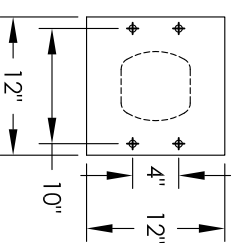

Versatile™ 4C Pedestal Mount Mailbox, 4C15D-13-P

PEDESTAL DETAIL

COMPARTMENT CHART

DESCRIPTION	COMPARTMENT	COMPARTMENT SIZE	QTY.
MAILBOX	MB2	6-1/2" H x 12" W x 15" D	11
MAILBOX	MB3	10" H x 12" W x 15" D	2
OUTGOING MAIL	OM2	6-1/2" H x 12" W x 15" D	1

MODEL	4C15D-13-P	REV	A
SCALE	NONE	LAST REV DATE	5/13/2014
DRAWING NUMBER	4C15D-13-PCS	DRAWN BY	SDH