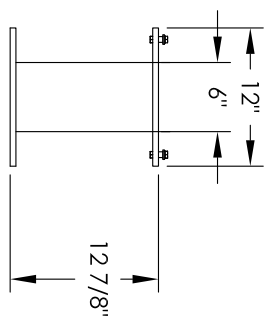

Versatile™ 4C Pedestal Mount Mailbox, 4C15D-13-P

PEDESTAL DETAIL

COMPARTMENT CHART

DESCRIPTION	COMPARTMENT	COMPARTMENT SIZE	QTY.
MAILBOX	MB2	6-1/2" H x 12" W x 15" D	11
MAILBOX	MB3	10" H x 12" W x 15" D	2
OUTGOING MAIL	OM2	6-1/2" H x 12" W x 15" D	1

MODEL	4C15D-13-P	REV	A
SCALE	NONE	LAST REV DATE	5/13/2014
DRAWING NUMBER	4C15D-13-PCS	DRAWN BY	SDH