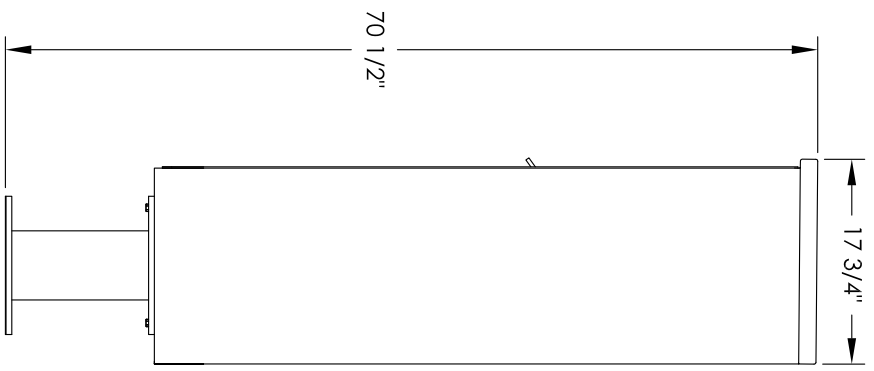

Versatile™ 4C Pedestal Mount Mailbox, 4C15D-13-P

PEDESTAL DETAIL

COMPARTMENT CHART

DESCRIPTION	COMPARTMENT	COMPARTMENT SIZE	QTY.
MAILBOX	MB2	6-1/2" H x 12" W x 15" D	11
MAILBOX	MB3	10" H x 12" W x 15" D	2
OUTGOING MAIL	OM2	6-1/2" H x 12" W x 15" D	1

PRODUCT SERIES: VERSATILE™ 4C PEDESTAL MOUNT MAILBOX

- NOTES:
1. 4C pedestal units are for private applications only / not USPS Approved.
 2. May be installed outside or inside - see foundation specification details within the 4C Installation Manual.

MODEL	4C15D-13-P	REV	A
SCALE	NONE	LAST REV DATE	5/13/2014
DRAWING NUMBER	4C15D-13-PCS	DRAWN BY	SDH